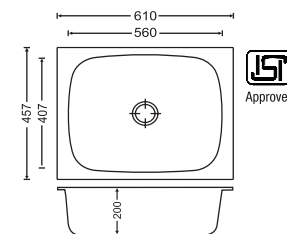

Diagram 18 x 16 x 7

Diagram 19 x 16 x 7

Diagram 20 x 17 x 8

Diagram 21 x 18 x 8

Diagram 24 x 18 x 8

Diagram 24 x 18 x 9

CODE	OVERALL SIZE	BOWL SIZE	Price (Rs.)	
			GLOSS FINISH	MATT FINISH
18 x 16 x 7	457mm x 406mm x 178mm 18" x 16" x 7"	406mm x 356mm x 178mm 16" x 14" x 7"	3,210/-	3,340/-
19 x 16 x 7	483mm x 406mm x 178mm 19" x 16" x 7"	406mm x 356mm x 178mm 16" x 14" x 7"	3,230/-	3,310/-
20 x 17 x 8	508mm x 432mm x 203mm 20" x 17" x 8"	457mm x 381mm x 200mm 18" x 15" x 8"	3,420/-	3,555/-
21 x 18 x 8	533mm x 457mm x 203mm 21" x 18" x 8"	483mm x 406mm x 203mm 19" x 16" x 8"	3,920/-	3,985/-
24 x 18 x 8	610mm x 457mm x 200mm 24" x 18" x 8"	560mm x 407mm x 200mm 22" x 16" x 8"	4,590/-	4,660/-
24 x 18 x 9	610mm x 457mm x 230mm 24" x 18" x 9"	560mm x 407mm x 230mm 22" x 16" x 9"	4,800/-	4,930/-

Diagram 18 x 16 x 7

Diagram 20 x 17 x 7

Diagram 21 x 18 x 7

Diagram 24 x 18 x 7

CODE	OVERALL SIZE	BOWL SIZE	Price (Rs.)	
			GLOSS FINISH	MATT FINISH
18 x 16 x 7	457mm x 406mm x 178mm 18" x 16" x 7"	406mm x 356mm x 178mm 16" x 14" x 7"	3,040/-	3,130/-
20 x 17 x 7	508mm x 432mm x 178mm 20" x 17" x 7"	457mm x 381mm x 178mm 18" x 15" x 7"	3,170/-	3,260/-
21 x 18 x 7	533mm x 457mm x 178mm 21" x 18" x 7"	483mm x 406mm x 178mm 19" x 16" x 7"	3,430/-	3,540/-
24 x 18 x 7	610mm x 457mm x 178mm 24" x 18" x 7"	560mm x 407mm x 178mm 22" x 16" x 7"	4,050/-	4,180/-