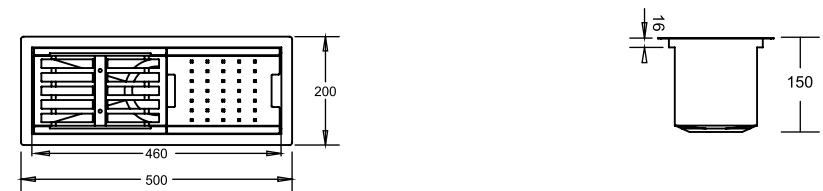

51 Elegance:

Single Bowl » Single Bowl (0.8mm) » Single Bowl (0.6mm) » Double Bowl

61 Deep Draw Waltz

Single Bowl

63 Catwalk

Double Bowl

65 Faucet/FWD

CODE	OVERALL SIZE	BOWL SIZE	Price (Rs.) MATT FINISH
40 x 8 x 6	1000mm x 200mm x 150mm 39.3 x 7.8 x 6	960mm x 160mm x 150mm 37.8x 6.3 x 6	12,900/-
20 x 8 x 6	500mm x 200mm x 150mm 20 x 7.8 x 6	460mm x 160mm x 150mm 18 x 6 x 6	7,960/-

Diagram 40 x 8

Diagram 20 x 8

Introducing...

Carysil Planter Pots for Residences, Corporate Buildings,
Hospitals, Hotels and Lounges

Made of AISI 304 Stainless Steel
01 mm Thickness.

450 x 450 x 800

MRP : 13,020/-