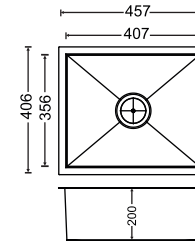

Diagram 34 x 20 x 8

Diagram 36 x 18 x 8

Diagram 40 x 20 x 8

Diagram 45 x 20 x 8

Diagram 45 x 20 x 9

CODE	OVERALL SIZE	BOWL SIZE	Price (Rs.) MATT FINISH
34 x 20 x 8	860mm x 500mm x 200mm 34" x 20" x 8"	450mm x 380mm x 200mm 18" x 15" x 8"	15,110/-
		450mm x 405mm x 200mm 18" x 16" x 8"	
36 x 18 x 8	915mm x 457mm x 200mm 36" x 18" x 8"	420mm x 407mm x 200mm 17" x 16" x 8"	15,400/-
40 x 20 x 8	1016mm x 500mm x 200mm 40" x 20" x 8"	470.5mm x 450mm x 200mm 18.5" x 18" x 8"	15,930/-
45 x 20 x 8	1143mm x 500mm x 200mm 45" x 20" x 8"	534mm x 450mm x 200mm 21" x 18" x 8"	16,830/-
45 x 20 x 9	1143mm x 500mm x 225mm 45" x 20" x 9"	534mm x 450mm x 225mm 21" x 18" x 9"	18,280/-

Quadro Double Bowl With Drainer

Diagram 46 x 20 x 9

Diagram 52 x 20 x 8

CODE	OVERALL SIZE	BOWL SIZE	Price (Rs.) MATT FINISH
46 x 20 x 9	1168mm x 500mm x 225mm 46" x 20" x 9"	357mm x 436mm x 225mm 14" x 17" x 9"	20,280/-
52 x 20 x 8	1321mm x 500mm x 200mm 52" x 20" x 8"	382mm x 436mm x 200mm 14" x 17" x 8"	22,910/-
		486mm x 436mm x 200mm 20" x 17" x 8"	

Diagram 18 x 16 x 8

Diagram 20 x 17 x 8

Diagram 21 x 18 x 8

Diagram 24 x 18 x 8

CODE	OVERALL SIZE	BOWL SIZE	Price (Rs.) MATT FINISH
18 x 16 x 8	457mm x 406mm x 200mm 18" x 16" x 8"	407mm x 356mm x 200mm 16" x 14" x 8"	5,740/-
20 x 17 x 8	508mm x 432mm x 200mm 20" x 17" x 8"	458mm x 382mm x 200mm 18" x 15" x 8"	6,090/-
21 x 18 x 8	533mm x 457mm x 200mm 21" x 18" x 8"	483mm x 407mm x 200mm 19" x 16" x 8"	6,330/-
24 x 18 x 8	610mm x 457mm x 200mm 24" x 18" x 8"	560mm x 407mm x 200mm 22" x 16" x 8"	7,170/-

Diagram 36 x 18 x 8

Diagram 40 x 20 x 8

CODE	OVERALL SIZE	BOWL SIZE	Price (Rs.) MATT FINISH
36 x 18 x 8	915mm x 460mm x 200mm 36" x 18" x 8"	550mm x 410mm x 200mm 22" x 16" x 8"	9,740/-
40 x 20 x 8	1016mm x 500mm x 200mm 40" x 20" x 8"	482mm x 436mm x 200mm 19" x 18" x 8"	10,320/-