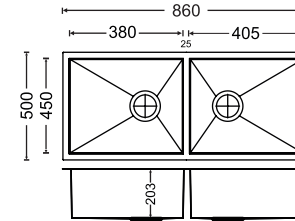

Diagram 36 x 18 x 8

Diagram 36 x 18 x 9

Diagram 40 x 20 x 8

Diagram 40 x 20 x 9

Diagram 45 x 20 x 9

CODE	OVERALL SIZE	BOWL SIZE	Price (Rs.) MATT FINISH
36 x 18 x 8	915mm x 460mm x 200mm 36" x 18" x 8"	550mm x 410mm x 200mm 22" x 16" x 8"	14,290/-
36 x 18 x 9	915mm x 460mm x 225mm 36" x 18" x 9"	550mm x 410mm x 225mm 22" x 16" x 9"	15,150/-
40 x 20 x 8	1016mm x 500mm x 200mm 40" x 20" x 8"	482mm x 436mm x 200mm 18" x 18" x 8"	15,190/-
40 x 20 x 9	1016mm x 500mm x 225mm 40" x 20" x 9"	482mm x 436mm x 225mm 19" x 17" x 9"	15,670/-
45 x 20 x 9	1143mm x 500mm x 225mm 40" x 20" x 9"	560mm x 436mm x 225mm 22" x 17" x 9"	16,600/-

Diagram 34 x 20 x 8

Diagram 36 x 18 x 8

Diagram 40 x 20 x 8

Diagram 45 x 20 x 8

Diagram 45 x 20 x 9

CODE	OVERALL SIZE	BOWL SIZE	Price (Rs.) MATT FINISH
34 x 20 x 8	860mm x 500mm x 200mm 34" x 20" x 8"	450mm x 380mm x 200mm 18" x 15" x 8"	15,110/-
		450mm x 405mm x 200mm 18" x 16" x 8"	
36 x 18 x 8	915mm x 457mm x 200mm 36" x 18" x 8"	420mm x 407mm x 200mm 17" x 16" x 8"	15,400/-
40 x 20 x 8	1016mm x 500mm x 200mm 40" x 20" x 8"	470.5mm x 450mm x 200mm 18.5" x 18" x 8"	15,930/-
45 x 20 x 8	1143mm x 500mm x 200mm 45" x 20" x 8"	534mm x 450mm x 200mm 21" x 18" x 8"	16,830/-
45 x 20 x 9	1143mm x 500mm x 225mm 45" x 20" x 9"	534mm x 450mm x 225mm 21" x 18" x 9"	18,280/-

Quadro Double Bowl With Drainer

Diagram 46 x 20 x 9

Diagram 52 x 20 x 8

CODE	OVERALL SIZE	BOWL SIZE	Price (Rs.) MATT FINISH
46 x 20 x 9	1168mm x 500mm x 225mm 46" x 20" x 9"	357mm x 436mm x 225mm 14" x 17" x 9"	20,280/-
52 x 20 x 8	1321mm x 500mm x 200mm 52" x 20" x 8"	382mm x 436mm x 200mm 14" x 17" x 8"	22,910/-
		486mm x 436mm x 200mm 20" x 17" x 8"	