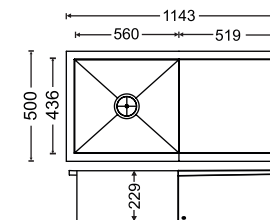

Diagram 36 x 18 x 8

Diagram 36 x 18 x 9

Diagram 40 x 20 x 8

Diagram 40 x 20 x 9

Diagram 45 x 20 x 9

CODE	OVERALL SIZE	BOWL SIZE	Price (Rs.) MATT FINISH
36 x 18 x 8	915mm x 460mm x 200mm 36" x 18" x 8"	550mm x 410mm x 200mm 22" x 16" x 8"	14,290/-
36 x 18 x 9	915mm x 460mm x 225mm 36" x 18" x 9"	550mm x 410mm x 225mm 22" x 16" x 9"	15,150/-
40 x 20 x 8	1016mm x 500mm x 200mm 40" x 20" x 8"	482mm x 436mm x 200mm 18" x 18" x 8"	15,190/-
40 x 20 x 9	1016mm x 500mm x 225mm 40" x 20" x 9"	482mm x 436mm x 225mm 19" x 17" x 9"	15,670/-
45 x 20 x 9	1143mm x 500mm x 225mm 40" x 20" x 9"	560mm x 436mm x 225mm 22" x 17" x 9"	16,600/-

Diagram 34 x 20 x 8

Diagram 36 x 18 x 8

Diagram 40 x 20 x 8

Diagram 45 x 20 x 8

Diagram 45 x 20 x 9

CODE	OVERALL SIZE	BOWL SIZE	Price (Rs.) MATT FINISH
34 x 20 x 8	860mm x 500mm x 200mm 34" x 20" x 8"	450mm x 380mm x 200mm 18" x 15" x 8"	15,110/-
		450mm x 405mm x 200mm 18" x 16" x 8"	
36 x 18 x 8	915mm x 457mm x 200mm 36" x 18" x 8"	420mm x 407mm x 200mm 17" x 16" x 8"	15,400/-
40 x 20 x 8	1016mm x 500mm x 200mm 40" x 20" x 8"	470.5mm x 450mm x 200mm 18.5" x 18" x 8"	15,930/-
45 x 20 x 8	1143mm x 500mm x 200mm 45" x 20" x 8"	534mm x 450mm x 200mm 21" x 18" x 8"	16,830/-
45 x 20 x 9	1143mm x 500mm x 225mm 45" x 20" x 9"	534mm x 450mm x 225mm 21" x 18" x 9"	18,280/-

Quadro Double Bowl With Drainer

Diagram 46 x 20 x 9

Diagram 52 x 20 x 8

CODE	OVERALL SIZE	BOWL SIZE	Price (Rs.) MATT FINISH
46 x 20 x 9	1168mm x 500mm x 225mm 46" x 20" x 9"	357mm x 436mm x 225mm 14" x 17" x 9"	20,280/-
52 x 20 x 8	1321mm x 500mm x 200mm 52" x 20" x 8"	382mm x 436mm x 200mm 14" x 17" x 8"	22,910/-
		486mm x 436mm x 200mm 20" x 17" x 8"	