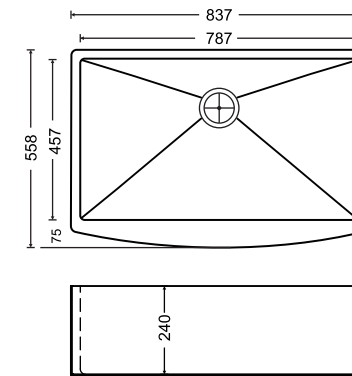

Diagram 40 x 8

Diagram 20 x 8

Introducing...

Carysil Planter Pots for Residences, Corporate Buildings,
Hospitals, Hotels and Lounges

Made of AISI 304 Stainless Steel
01 mm Thickness.

450 x 450 x 800

MRP : 13,020/-

CODE	OVERALL SIZE	BOWL SIZE	Price (Rs.) MATT FINISH
33 x 22 x 9	837mm x 557mm x 240mm 33"x22"x 9"	787mm x 457mm x 240mm 31"x 18" x 9"	23,460/-

Avenger Sink 24 x 17 x 8

CODE	OVERALL SIZE	BOWL SIZE	Price (Rs.)	
			GLOSS FINISH	MATT FINISH
24 x 17 x 8	620mm x 440mm x 200mm 24" x 17" x 8"	540mm x 360mm x 200mm 21" x 14" x 8"	14,750/-	15,580/-

Diagram 30 x 18 x 8

CODE	OVERALL SIZE	BOWL SIZE	Price (Rs.) MATT FINISH
17 x 17 x 8	430mm x 430mm x 200mm 17" x 17" x 8"	400mm x 400mm x 200mm 16" x 16" x 8"	6,920/-
18 x 16 x 8	457mm x 406mm x 200mm 18" x 16" x 8"	407mm x 356mm x 200mm 16" x 14" x 8"	7,780/-
20 x 17 x 8	508mm x 432mm x 200mm 20" x 17" x 8"	458mm x 382mm x 200mm 18" x 15" x 8"	8,270/-
21 x 17 x 8	530mm x 430mm x 200mm 21" x 17" x 8"	500mm x 400mm x 200mm 20" x 16" x 8"	8,480/-
21 x 18 x 8	533mm x 457mm x 200mm 21" x 18" x 8"	483mm x 407mm x 200mm 19" x 16" x 8"	8,750/-
21 x 18 x 9	533mm x 457mm x 225mm 21" x 18" x 9"	483mm x 407mm x 225mm 19" x 16" x 9"	9,120/-
24 x 18 x 8	610mm x 457mm x 200mm 24" x 18" x 8"	560mm x 407mm x 200mm 22" x 16" x 8"	9,360/-
24 x 18 x 9	610mm x 457mm x 229mm 24" x 18" x 9"	560mm x 407mm x 229mm 22" x 16" x 9"	10,250/-
30 x 18 x 8	762mm x 457mm x 200mm 30" x 18" x 8"	712mm x 407mm x 200mm 28" x 16" x 8"	11,990/-