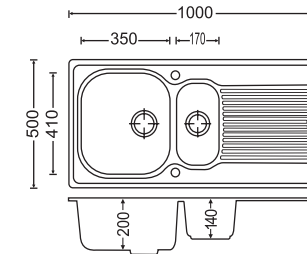

Diagram 36 X 18 X 8

Diagram 36 X 20 X 8

Diagram 40 X 20 X 8

CODE	OVERALL SIZE	BOWL SIZE	Price (Rs.)	
			GLOSS FINISH	MATT FINISH
36 x 18 x 8	914mm x 457mm x 200mm 36" x 18" x 8"	406mm x 355mm x 200mm 16" x 14" x 8"	5,610/-	5,836/-
36 x 20 x 8	914mm x 505mm x 200mm 36" x 20" x 8"	560mm x 407mm x 200mm 22" x 16" x 8"	6,810/-	7,005/-
40 x 20 x 8	1000mm x 505mm x 200mm 40" x 20" x 8"	560mm x 407mm x 200mm 22" x 16" x 8"	7,150/-	7,360/-

Diagram 40 x 20 x 8

Diagram 46 x 20 x 8

CODE	OVERALL SIZE	BOWL SIZE	Price (Rs.) MATT FINISH
40 x 20 x 8	1000mm x 500mm x 200mm 40" x 20" x 8"	320mm x 170mm x 140mm 13" x 7" x 6"	11,340/-
		410mm x 350mm x 200mm 16" x 14" x 8"	
46 x 20 x 8	1160mm x 500mm x 200mm 46" x 20" x 8"	410mm x 345mm x 200mm 16" x 14" x 8"	15,100/-

Diagram 16 x 16 x 7

Diagram 18 x 16 x 7

Diagram 18 x 18 x 7

Diagram 19 x 16 x 7

Diagram 20 x 17 x 8

Diagram 21 x 18 x 8

Diagram 21 x 18 x 9

CODE	OVERALL SIZE	BOWL SIZE	Price (Rs.)	
			GLOSS FINISH	MATT FINISH
16 x 16 x 7	406mm x 406mm x 178mm 16" x 16" x 7"	355mm x 355mm x 178mm 14" x 14" x 7"	3,600/-	3,710/-
18 x 16 x 7	457mm x 406mm x 178mm 18" x 16" x 7"	406mm x 356mm x 178mm 16" x 14" x 7"	4,145/-	4,250/-
18 x 18 x 7	457mm x 457mm x 178mm 18" x 18" x 7"	406mm x 406mm x 178mm 16" x 16" x 7"	4,750/-	4,900/-
19 x 16 x 7	483mm x 406mm x 178mm 19" x 16" x 7"	406mm x 356mm x 178mm 16" x 14" x 7"	4,320/-	4,440/-
20 x 17 x 8	508mm x 432mm x 203mm 20" x 17" x 8"	457mm x 381mm x 200mm 18" x 15" x 8"	4,480/-	4,640/-
21 x 18 x 8	533mm x 457mm x 203mm 21" x 18" x 8"	483mm x 406mm x 203mm 19" x 16" x 8"	4,730/-	4,830/-
21 x 18 x 9	533mm x 457mm x 230mm 21" x 18" x 9"	483mm x 407mm x 230mm 19" x 16" x 9"	4,800/-	5,080/-