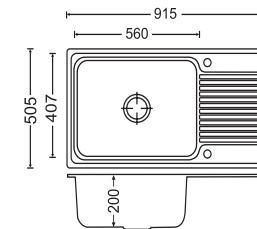

Diagram 40 X 20 X 8

Diagram 40 X 20 X 9

CODE	OVERALL SIZE	BOWL SIZE	Price (Rs.)	
			GLOSS FINISH	MATT FINISH
27 x 18 x 7	686mm x 457mm x 175mm 27" x 18" x 7"	406mm x 356mm x 175mm 16" x 14" x 7"	6,060/-	6,250/-
32 x 18 x 6	813mm x 457mm x 150mm 32" x 18" x 6"	406mm x 356mm x 150mm 16" x 14" x 6"	6,630/-	6,900/-
34 x 20 x 8	864mm x 508mm x 200mm 34" x 20" x 8"	406mm x 355mm x 200mm 16" x 14" x 8"	7,590/-	7,910/-
36 x 18 x 8	914mm x 457mm x 200mm 36" x 18" x 8"	406mm x 355mm x 200mm 16" x 14" x 8"	7,130/-	7,465/-
36 x 20 x 8	914mm x 505mm x 200mm 36" x 20" x 8"	560mm x 407mm x 200mm 22" x 16" x 8"	7,930/-	8,270/-
36 x 20 x 9	914mm x 505mm x 229mm 36" x 20" x 9"	560mm x 407mm x 229mm 22" x 16" x 9"	8,090/-	8,280/-
40 x 20 x 8	1000mm x 505mm x 200mm 40" x 20" x 8"	560mm x 407mm x 200mm 22" x 16" x 8"	8,290/-	8,490/-
40 x 20 x 9	1000mm x 505mm x 229mm 40" x 20" x 9"	560mm x 407mm x 229mm 22" x 16" x 9"	9,000/-	9,120/-

Diagram 36 X 18 X 8

Diagram 36 X 20 X 8

Diagram 40 X 20 X 8

CODE	OVERALL SIZE	BOWL SIZE	Price (Rs.)	
			GLOSS FINISH	MATT FINISH
36 x 18 x 8	914mm x 457mm x 200mm 36" x 18" x 8"	406mm x 355mm x 200mm 16" x 14" x 8"	5,610/-	5,836/-
36 x 20 x 8	914mm x 505mm x 200mm 36" x 20" x 8"	560mm x 407mm x 200mm 22" x 16" x 8"	6,810/-	7,005/-
40 x 20 x 8	1000mm x 505mm x 200mm 40" x 20" x 8"	560mm x 407mm x 200mm 22" x 16" x 8"	7,150/-	7,360/-

Diagram 40 x 20 x 8

Diagram 46 x 20 x 8

CODE	OVERALL SIZE	BOWL SIZE	Price (Rs.) MATT FINISH
40 x 20 x 8	1000mm x 500mm x 200mm 40" x 20" x 8"	320mm x 170mm x 140mm 13" x 7" x 6"	11,340/-
		410mm x 350mm x 200mm 16" x 14" x 8"	
46 x 20 x 8	1160mm x 500mm x 200mm 46" x 20" x 8"	410mm x 345mm x 200mm 16" x 14" x 8"	15,100/-