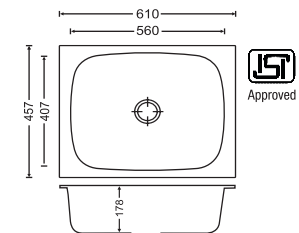

Diagram 18 x 16 x 7

Diagram 19 x 16 x 7

Diagram 20 x 17 x 8

Diagram 21 x 18 x 8

Diagram 24 x 18 x 8

Diagram 24 x 18 x 9

CODE	OVERALL SIZE	BOWL SIZE	Price (Rs.)	
			GLOSS FINISH	MATT FINISH
18 x 16 x 7	457mm x 406mm x 178mm 18" x 16" x 7"	406mm x 356mm x 178mm 16" x 14" x 7"	3,210/-	3,340/-
19 x 16 x 7	483mm x 406mm x 178mm 19" x 16" x 7"	406mm x 356mm x 178mm 16" x 14" x 7"	3,230/-	3,310/-
20 x 17 x 8	508mm x 432mm x 203mm 20" x 17" x 8"	457mm x 381mm x 200mm 18" x 15" x 8"	3,420/-	3,555/-
21 x 18 x 8	533mm x 457mm x 203mm 21" x 18" x 8"	483mm x 406mm x 203mm 19" x 16" x 8"	3,920/-	3,985/-
24 x 18 x 8	610mm x 457mm x 200mm 24" x 18" x 8"	560mm x 407mm x 200mm 22" x 16" x 8"	4,590/-	4,660/-
24 x 18 x 9	610mm x 457mm x 230mm 24" x 18" x 9"	560mm x 407mm x 230mm 22" x 16" x 9"	4,800/-	4,930/-

Diagram 18 x 16 x 7

Diagram 20 x 17 x 7

Diagram 21 x 18 x 7

Diagram 24 x 18 x 7

CODE	OVERALL SIZE	BOWL SIZE	Price (Rs.)	
			GLOSS FINISH	MATT FINISH
18 x 16 x 7	457mm x 406mm x 178mm 18" x 16" x 7"	406mm x 356mm x 178mm 16" x 14" x 7"	3,040/-	3,130/-
20 x 17 x 7	508mm x 432mm x 178mm 20" x 17" x 7"	457mm x 381mm x 178mm 18" x 15" x 7"	3,170/-	3,260/-
21 x 18 x 7	533mm x 457mm x 178mm 21" x 18" x 7"	483mm x 406mm x 178mm 19" x 16" x 7"	3,430/-	3,540/-
24 x 18 x 7	610mm x 457mm x 178mm 24" x 18" x 7"	560mm x 407mm x 178mm 22" x 16" x 7"	4,050/-	4,180/-

Diagram 34 x 20 x 8

Diagram 34 x 20 x 9

Diagram 45 x 20 x 8

Diagram 45 x 20 x 9

CODE	OVERALL SIZE	BOWL SIZE	Price (Rs.)	
			GLOSS FINISH	MATT FINISH
34 x 20 x 8	864mm x 508mm x 203mm 34" x 20" x 8"	406mm x 356mm x 203mm 16" x 14" x 8"	8,720/-	9,010/-
34 x 20 x 9	864mm x 508mm x 230mm 34" x 20" x 9"	406mm x 356mm x 230mm 16" x 14" x 9"	10,150/-	10,420/-
45 x 20 x 8	1143mm x 508mm x 203mm 45" x 20" x 8"	508mm x 406mm x 203mm 20" x 16" x 8"	14,330/-	14,610/-
45 x 20 x 9	1143mm x 508mm x 230mm 45" x 20" x 9"	508mm x 406mm x 230mm 20" x 16" x 9"	14,850/-	15,190/-