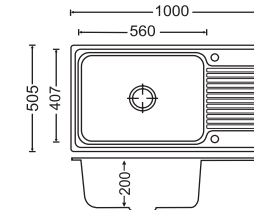

Diagram 40 X 20 X 8

Diagram 40 X 20 X 9

CODE	OVERALL SIZE	BOWL SIZE	Price (Rs.)	
			GLOSS FINISH	MATT FINISH
27 x 18 x 7	686mm x 457mm x 175mm 27" x 18" x 7"	406mm x 356mm x 175mm 16" x 14" x 7"	6,060/-	6,250/-
32 x 18 x 6	813mm x 457mm x 150mm 32" x 18" x 6"	406mm x 356mm x 150mm 16" x 14" x 6"	6,630/-	6,900/-
34 x 20 x 8	864mm x 508mm x 200mm 34" x 20" x 8"	406mm x 355mm x 200mm 16" x 14" x 8"	7,590/-	7,910/-
36 x 18 x 8	914mm x 457mm x 200mm 36" x 18" x 8"	406mm x 355mm x 200mm 16" x 14" x 8"	7,130/-	7,465/-
36 x 20 x 8	914mm x 505mm x 200mm 36" x 20" x 8"	560mm x 407mm x 200mm 22" x 16" x 8"	7,930/-	8,270/-
36 x 20 x 9	914mm x 505mm x 229mm 36" x 20" x 9"	560mm x 407mm x 229mm 22" x 16" x 9"	8,090/-	8,280/-
40 x 20 x 8	1000mm x 505mm x 200mm 40" x 20" x 8"	560mm x 407mm x 200mm 22" x 16" x 8"	8,290/-	8,490/-
40 x 20 x 9	1000mm x 505mm x 229mm 40" x 20" x 9"	560mm x 407mm x 229mm 22" x 16" x 9"	9,000/-	9,120/-

Diagram 36 X 18 X 8

Diagram 36 X 20 X 8

Diagram 40 X 20 X 8

CODE	OVERALL SIZE	BOWL SIZE	Price (Rs.)	
			GLOSS FINISH	MATT FINISH
36 x 18 x 8	914mm x 457mm x 200mm 36" x 18" x 8"	406mm x 355mm x 200mm 16" x 14" x 8"	5,610/-	5,836/-
36 x 20 x 8	914mm x 505mm x 200mm 36" x 20" x 8"	560mm x 407mm x 200mm 22" x 16" x 8"	6,810/-	7,005/-
40 x 20 x 8	1000mm x 505mm x 200mm 40" x 20" x 8"	560mm x 407mm x 200mm 22" x 16" x 8"	7,150/-	7,360/-

Diagram 40 x 20 x 8

Diagram 46 x 20 x 8

CODE	OVERALL SIZE	BOWL SIZE	Price (Rs.) MATT FINISH
40 x 20 x 8	1000mm x 500mm x 200mm 40" x 20" x 8"	320mm x 170mm x 140mm 13" x 7" x 6"	11,340/-
		410mm x 350mm x 200mm 16" x 14" x 8"	
46 x 20 x 8	1160mm x 500mm x 200mm 46" x 20" x 8"	410mm x 345mm x 200mm 16" x 14" x 8"	15,100/-