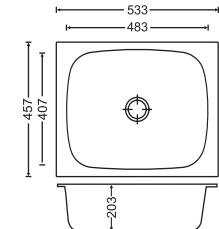

Diagram 40 x 20 x 8

Diagram 46 x 20 x 8

CODE	OVERALL SIZE	BOWL SIZE	Price (Rs.) MATT FINISH
40 x 20 x 8	1000mm x 500mm x 200mm 40" x 20" x 8"	320mm x 170mm x 140mm 13" x 7" x 6"	11,340/-
		410mm x 350mm x 200mm 16" x 14" x 8"	
46 x 20 x 8	1160mm x 500mm x 200mm 46" x 20" x 8"	410mm x 345mm x 200mm 16" x 14" x 8"	15,100/-

Diagram 16 x 16 x 7

Diagram 18 x 16 x 7

Diagram 18 x 18 x 7

Diagram 19 x 16 x 7

Diagram 20 x 17 x 8

Diagram 21 x 18 x 8

Diagram 21 x 18 x 9

CODE	OVERALL SIZE	BOWL SIZE	Price (Rs.)	
			GLOSS FINISH	MATT FINISH
16 x 16 x 7	406mm x 406mm x 178mm 16" x 16" x 7"	355mm x 355mm x 178mm 14" x 14" x 7"	3,600/-	3,710/-
18 x 16 x 7	457mm x 406mm x 178mm 18" x 16" x 7"	406mm x 356mm x 178mm 16" x 14" x 7"	4,145/-	4,250/-
18 x 18 x 7	457mm x 457mm x 178mm 18" x 18" x 7"	406mm x 406mm x 178mm 16" x 16" x 7"	4,750/-	4,900/-
19 x 16 x 7	483mm x 406mm x 178mm 19" x 16" x 7"	406mm x 356mm x 178mm 16" x 14" x 7"	4,320/-	4,440/-
20 x 17 x 8	508mm x 432mm x 203mm 20" x 17" x 8"	457mm x 381mm x 200mm 18" x 15" x 8"	4,480/-	4,640/-
21 x 18 x 8	533mm x 457mm x 203mm 21" x 18" x 8"	483mm x 406mm x 203mm 19" x 16" x 8"	4,730/-	4,830/-
21 x 18 x 9	533mm x 457mm x 230mm 21" x 18" x 9"	483mm x 407mm x 230mm 19" x 16" x 9"	4,800/-	5,080/-