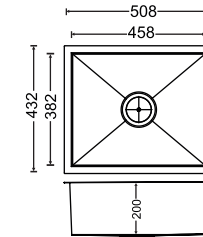

Diagram 34 x 20 x 8

Diagram 36 x 18 x 8

Diagram 40 x 20 x 8

Diagram 45 x 20 x 8

Diagram 45 x 20 x 9

CODE	OVERALL SIZE	BOWL SIZE	Price (Rs.) MATT FINISH
34 x 20 x 8	860mm x 500mm x 200mm 34" x 20" x 8"	450mm x 380mm x 200mm 18" x 15" x 8"	15,110/-
		450mm x 405mm x 200mm 18" x 16" x 8"	
36 x 18 x 8	915mm x 457mm x 200mm 36" x 18" x 8"	420mm x 407mm x 200mm 17" x 16" x 8"	15,400/-
40 x 20 x 8	1016mm x 500mm x 200mm 40" x 20" x 8"	470.5mm x 450mm x 200mm 18.5" x 18" x 8"	15,930/-
45 x 20 x 8	1143mm x 500mm x 200mm 45" x 20" x 8"	534mm x 450mm x 200mm 21" x 18" x 8"	16,830/-
45 x 20 x 9	1143mm x 500mm x 225mm 45" x 20" x 9"	534mm x 450mm x 225mm 21" x 18" x 9"	18,280/-

Quadro Double Bowl With Drainer

Diagram 46 x 20 x 9

Diagram 52 x 20 x 8

CODE	OVERALL SIZE	BOWL SIZE	Price (Rs.) MATT FINISH
46 x 20 x 9	1168mm x 500mm x 225mm 46" x 20" x 9"	357mm x 436mm x 225mm 14" x 17" x 9"	20,280/-
52 x 20 x 8	1321mm x 500mm x 200mm 52" x 20" x 8"	382mm x 436mm x 200mm 14" x 17" x 8"	22,910/-
		486mm x 436mm x 200mm 20" x 17" x 8"	

Diagram 18 x 16 x 8

Diagram 20 x 17 x 8

Diagram 21 x 18 x 8

Diagram 24 x 18 x 8

CODE	OVERALL SIZE	BOWL SIZE	Price (Rs.) MATT FINISH
18 x 16 x 8	457mm x 406mm x 200mm 18" x 16" x 8"	407mm x 356mm x 200mm 16" x 14" x 8"	5,740/-
20 x 17 x 8	508mm x 432mm x 200mm 20" x 17" x 8"	458mm x 382mm x 200mm 18" x 15" x 8"	6,090/-
21 x 18 x 8	533mm x 457mm x 200mm 21" x 18" x 8"	483mm x 407mm x 200mm 19" x 16" x 8"	6,330/-
24 x 18 x 8	610mm x 457mm x 200mm 24" x 18" x 8"	560mm x 407mm x 200mm 22" x 16" x 8"	7,170/-

Diagram 36 x 18 x 8

Diagram 40 x 20 x 8

CODE	OVERALL SIZE	BOWL SIZE	Price (Rs.) MATT FINISH
36 x 18 x 8	915mm x 460mm x 200mm 36" x 18" x 8"	550mm x 410mm x 200mm 22" x 16" x 8"	9,740/-
40 x 20 x 8	1016mm x 500mm x 200mm 40" x 20" x 8"	482mm x 436mm x 200mm 19" x 18" x 8"	10,320/-