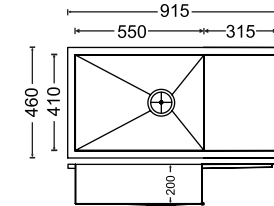

Quadro Double Bowl With Drainer

Diagram 46 x 20 x 9

Diagram 52 x 20 x 8

CODE	OVERALL SIZE	BOWL SIZE	Price (Rs.) MATT FINISH
46 x 20 x 9	1168mm x 500mm x 225mm 46" x 20" x 9"	357mm x 436mm x 225mm 14" x 17" x 9"	20,280/-
52 x 20 x 8	1321mm x 500mm x 200mm 52" x 20" x 8"	382mm x 436mm x 200mm 14" x 17" x 8"	22,910/-
		486mm x 436mm x 200mm 20" x 17" x 8"	

Diagram 18 x 16 x 8

Diagram 20 x 17 x 8

Diagram 21 x 18 x 8

Diagram 24 x 18 x 8

CODE	OVERALL SIZE	BOWL SIZE	Price (Rs.) MATT FINISH
18 x 16 x 8	457mm x 406mm x 200mm 18" x 16" x 8"	407mm x 356mm x 200mm 16" x 14" x 8"	5,740/-
20 x 17 x 8	508mm x 432mm x 200mm 20" x 17" x 8"	458mm x 382mm x 200mm 18" x 15" x 8"	6,090/-
21 x 18 x 8	533mm x 457mm x 200mm 21" x 18" x 8"	483mm x 407mm x 200mm 19" x 16" x 8"	6,330/-
24 x 18 x 8	610mm x 457mm x 200mm 24" x 18" x 8"	560mm x 407mm x 200mm 22" x 16" x 8"	7,170/-

Diagram 36 x 18 x 8

Diagram 40 x 20 x 8

CODE	OVERALL SIZE	BOWL SIZE	Price (Rs.) MATT FINISH
36 x 18 x 8	915mm x 460mm x 200mm 36" x 18" x 8"	550mm x 410mm x 200mm 22" x 16" x 8"	9,740/-
40 x 20 x 8	1016mm x 500mm x 200mm 40" x 20" x 8"	482mm x 436mm x 200mm 19" x 18" x 8"	10,320/-

Diagram 21 x 18 x 8

Diagram 24 x 18 x 8

Diagram 23 x 17 x 8/6 (MQ 7 1.5 Bowl)

Diagram 34 x 17 x 8

CODE	OVERALL SIZE	BOWL SIZE	Price (Rs.) MATT FINISH
23 x 17 x 8/6	580mm x 430mm x 200mm 23" x 17" x 8"	340mm x 400mm x 200mm 13" x 16" x 8"	14,520/-
		180mm x 400mm x 140mm 7" x 16" x 6"	
34 x 17 x 8	860mm x 430mm x 200mm 34" x 17" x 8"	400mm x 400mm x 200mm 16" x 16" x 8"	19,180/-