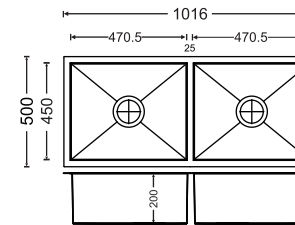

Diagram 36 x 18 x 8

Diagram 36 x 18 x 9

Diagram 40 x 20 x 8

Diagram 40 x 20 x 9

Diagram 45 x 20 x 9

CODE	OVERALL SIZE	BOWL SIZE	Price (Rs.) MATT FINISH
36 x 18 x 8	915mm x 460mm x 200mm 36" x 18" x 8"	550mm x 410mm x 200mm 22" x 16" x 8"	14,290/-
36 x 18 x 9	915mm x 460mm x 225mm 36" x 18" x 9"	550mm x 410mm x 225mm 22" x 16" x 9"	15,150/-
40 x 20 x 8	1016mm x 500mm x 200mm 40" x 20" x 8"	482mm x 436mm x 200mm 18" x 18" x 8"	15,190/-
40 x 20 x 9	1016mm x 500mm x 225mm 40" x 20" x 9"	482mm x 436mm x 225mm 19" x 17" x 9"	15,670/-
45 x 20 x 9	1143mm x 500mm x 225mm 40" x 20" x 9"	560mm x 436mm x 225mm 22" x 17" x 9"	16,600/-

Diagram 34 x 20 x 8

Diagram 36 x 18 x 8

Diagram 40 x 20 x 8

Diagram 45 x 20 x 8

Diagram 45 x 20 x 9

CODE	OVERALL SIZE	BOWL SIZE	Price (Rs.) MATT FINISH
34 x 20 x 8	860mm x 500mm x 200mm 34" x 20" x 8"	450mm x 380mm x 200mm 18" x 15" x 8"	15,110/-
		450mm x 405mm x 200mm 18" x 16" x 8"	
36 x 18 x 8	915mm x 457mm x 200mm 36" x 18" x 8"	420mm x 407mm x 200mm 17" x 16" x 8"	15,400/-
40 x 20 x 8	1016mm x 500mm x 200mm 40" x 20" x 8"	470.5mm x 450mm x 200mm 18.5" x 18" x 8"	15,930/-
45 x 20 x 8	1143mm x 500mm x 200mm 45" x 20" x 8"	534mm x 450mm x 200mm 21" x 18" x 8"	16,830/-
45 x 20 x 9	1143mm x 500mm x 225mm 45" x 20" x 9"	534mm x 450mm x 225mm 21" x 18" x 9"	18,280/-

Quadro Double Bowl With Drainer

Diagram 46 x 20 x 9

Diagram 52 x 20 x 8

CODE	OVERALL SIZE	BOWL SIZE	Price (Rs.) MATT FINISH
46 x 20 x 9	1168mm x 500mm x 225mm 46" x 20" x 9"	357mm x 436mm x 225mm 14" x 17" x 9"	20,280/-
52 x 20 x 8	1321mm x 500mm x 200mm 52" x 20" x 8"	382mm x 436mm x 200mm 14" x 17" x 8"	22,910/-
		486mm x 436mm x 200mm 20" x 17" x 8"	