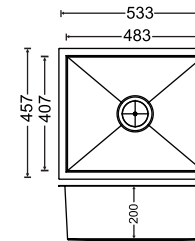

Diagram 34 x 20 x 8

Diagram 36 x 18 x 8

Diagram 40 x 20 x 8

Diagram 45 x 20 x 8

Diagram 45 x 20 x 9

CODE	OVERALL SIZE	BOWL SIZE	Price (Rs.) MATT FINISH
34 x 20 x 8	860mm x 500mm x 200mm 34" x 20" x 8"	450mm x 380mm x 200mm 18" x 15" x 8"	15,110/-
		450mm x 405mm x 200mm 18" x 16" x 8"	
36 x 18 x 8	915mm x 457mm x 200mm 36" x 18" x 8"	420mm x 407mm x 200mm 17" x 16" x 8"	15,400/-
40 x 20 x 8	1016mm x 500mm x 200mm 40" x 20" x 8"	470.5mm x 450mm x 200mm 18.5" x 18" x 8"	15,930/-
45 x 20 x 8	1143mm x 500mm x 200mm 45" x 20" x 8"	534mm x 450mm x 200mm 21" x 18" x 8"	16,830/-
45 x 20 x 9	1143mm x 500mm x 225mm 45" x 20" x 9"	534mm x 450mm x 225mm 21" x 18" x 9"	18,280/-

Quadro Double Bowl With Drainer

Diagram 46 x 20 x 9

Diagram 52 x 20 x 8

CODE	OVERALL SIZE	BOWL SIZE	Price (Rs.) MATT FINISH
46 x 20 x 9	1168mm x 500mm x 225mm 46" x 20" x 9"	357mm x 436mm x 225mm 14" x 17" x 9"	20,280/-
52 x 20 x 8	1321mm x 500mm x 200mm 52" x 20" x 8"	382mm x 436mm x 200mm 14" x 17" x 8"	22,910/-
		486mm x 436mm x 200mm 20" x 17" x 8"	

Diagram 18 x 16 x 8

Diagram 20 x 17 x 8

Diagram 21 x 18 x 8

Diagram 24 x 18 x 8

CODE	OVERALL SIZE	BOWL SIZE	Price (Rs.) MATT FINISH
18 x 16 x 8	457mm x 406mm x 200mm 18" x 16" x 8"	407mm x 356mm x 200mm 16" x 14" x 8"	5,740/-
20 x 17 x 8	508mm x 432mm x 200mm 20" x 17" x 8"	458mm x 382mm x 200mm 18" x 15" x 8"	6,090/-
21 x 18 x 8	533mm x 457mm x 200mm 21" x 18" x 8"	483mm x 407mm x 200mm 19" x 16" x 8"	6,330/-
24 x 18 x 8	610mm x 457mm x 200mm 24" x 18" x 8"	560mm x 407mm x 200mm 22" x 16" x 8"	7,170/-

Diagram 36 x 18 x 8

Diagram 40 x 20 x 8

CODE	OVERALL SIZE	BOWL SIZE	Price (Rs.) MATT FINISH
36 x 18 x 8	915mm x 460mm x 200mm 36" x 18" x 8"	550mm x 410mm x 200mm 22" x 16" x 8"	9,740/-
40 x 20 x 8	1016mm x 500mm x 200mm 40" x 20" x 8"	482mm x 436mm x 200mm 19" x 18" x 8"	10,320/-