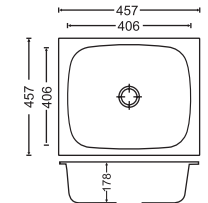

Diagram 40 x 20 x 8

Diagram 46 x 20 x 8

CODE	OVERALL SIZE	BOWL SIZE	Price (Rs.) MATT FINISH
40 x 20 x 8	1000mm x 500mm x 200mm 40" x 20" x 8"	320mm x 170mm x 140mm 13" x 7" x 6"	11,340/-
		410mm x 350mm x 200mm 16" x 14" x 8"	
46 x 20 x 8	1160mm x 500mm x 200mm 46" x 20" x 8"	410mm x 345mm x 200mm 16" x 14" x 8"	15,100/-

Diagram 16 x 16 x 7

Diagram 18 x 16 x 7

Diagram 18 x 18 x 7

Diagram 19 x 16 x 7

Diagram 20 x 17 x 8

Diagram 21 x 18 x 8

Diagram 21 x 18 x 9

CODE	OVERALL SIZE	BOWL SIZE	Price (Rs.)	
			GLOSS FINISH	MATT FINISH
16 x 16 x 7	406mm x 406mm x 178mm 16" x 16" x 7"	355mm x 355mm x 178mm 14" x 14" x 7"	3,600/-	3,710/-
18 x 16 x 7	457mm x 406mm x 178mm 18" x 16" x 7"	406mm x 356mm x 178mm 16" x 14" x 7"	4,145/-	4,250/-
18 x 18 x 7	457mm x 457mm x 178mm 18" x 18" x 7"	406mm x 406mm x 178mm 16" x 16" x 7"	4,750/-	4,900/-
19 x 16 x 7	483mm x 406mm x 178mm 19" x 16" x 7"	406mm x 356mm x 178mm 16" x 14" x 7"	4,320/-	4,440/-
20 x 17 x 8	508mm x 432mm x 203mm 20" x 17" x 8"	457mm x 381mm x 200mm 18" x 15" x 8"	4,480/-	4,640/-
21 x 18 x 8	533mm x 457mm x 203mm 21" x 18" x 8"	483mm x 406mm x 203mm 19" x 16" x 8"	4,730/-	4,830/-
21 x 18 x 9	533mm x 457mm x 230mm 21" x 18" x 9"	483mm x 407mm x 230mm 19" x 16" x 9"	4,800/-	5,080/-