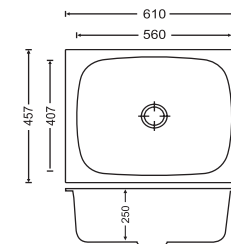

Diagram 22 x 18 x 8

Diagram 24 x 18 x 8

Diagram 24x 18 x 9

Diagram 24x 18 x 10

Diagram 30 x 18 x 8

Diagram 30 x 18 x 9

CODE	OVERALL SIZE	BOWL SIZE	Price (Rs.)	
			GLOSS FINISH	MATT FINISH
22 x 18 x 8	559mm x 457mm x 200mm 22" x 18" x 8"	483mm x 406mm x 200mm 19" x 16" x 8"	4,850/-	4,980/-
24 x 18 x 8	610mm x 457mm x 200mm 24" x 18" x 8"	560mm x 407mm x 200mm 22" x 16" x 8"	5,380/-	5,530/-
24 x 18 x 9	610mm x 457mm x 230mm 24" x 18" x 9"	560mm x 407mm x 230mm 22" x 16" x 9"	5,680/-	5,860/-
24 x 18 x 10	610mm x 457mm x 250mm 24" x 18" x 10"	560mm x 407mm x 250mm 22" x 16" x 10"	6,180/-	6,320/-
30 x 18 x 8	762mm x 457mm x 203mm 30" x 18" x 8"	712mm x 407mm x 200mm 28" x 16" x 8"	6,390/-	6,490/-
30 x 18 x 9	762mm x 457mm x 230mm 30" x 18" x 9"	712mm x 407mm x 230mm 28" x 16" x 9"	6,590/-	6,760/-

Diagram 18 x 16 x 7

Diagram 19 x 16 x 7

Diagram 20 x 17 x 8

Diagram 21 x 18 x 8

Diagram 24 x 18 x 8

Diagram 24 x 18 x 9

CODE	OVERALL SIZE	BOWL SIZE	Price (Rs.)	
			GLOSS FINISH	MATT FINISH
18 x 16 x 7	457mm x 406mm x 178mm 18" x 16" x 7"	406mm x 356mm x 178mm 16" x 14" x 7"	3,210/-	3,340/-
19 x 16 x 7	483mm x 406mm x 178mm 19" x 16" x 7"	406mm x 356mm x 178mm 16" x 14" x 7"	3,230/-	3,310/-
20 x 17 x 8	508mm x 432mm x 203mm 20" x 17" x 8"	457mm x 381mm x 200mm 18" x 15" x 8"	3,420/-	3,555/-
21 x 18 x 8	533mm x 457mm x 203mm 21" x 18" x 8"	483mm x 406mm x 203mm 19" x 16" x 8"	3,920/-	3,985/-
24 x 18 x 8	610mm x 457mm x 200mm 24" x 18" x 8"	560mm x 407mm x 200mm 22" x 16" x 8"	4,590/-	4,660/-
24 x 18 x 9	610mm x 457mm x 230mm 24" x 18" x 9"	560mm x 407mm x 230mm 22" x 16" x 9"	4,800/-	4,930/-