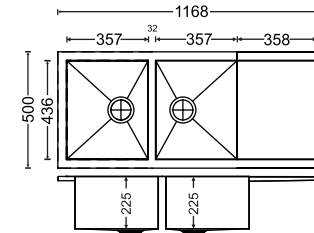

Diagram 34 x 20 x 8

Diagram 36 x 18 x 8

Diagram 40 x 20 x 8

Diagram 45 x 20 x 8

Diagram 45 x 20 x 9

CODE	OVERALL SIZE	BOWL SIZE	Price (Rs.) MATT FINISH
34 x 20 x 8	860mm x 500mm x 200mm 34" x 20" x 8"	450mm x 380mm x 200mm 18" x 15" x 8"	15,110/-
		450mm x 405mm x 200mm 18" x 16" x 8"	
36 x 18 x 8	915mm x 457mm x 200mm 36" x 18" x 8"	420mm x 407mm x 200mm 17" x 16" x 8"	15,400/-
40 x 20 x 8	1016mm x 500mm x 200mm 40" x 20" x 8"	470.5mm x 450mm x 200mm 18.5" x 18" x 8"	15,930/-
45 x 20 x 8	1143mm x 500mm x 200mm 45" x 20" x 8"	534mm x 450mm x 200mm 21" x 18" x 8"	16,830/-
45 x 20 x 9	1143mm x 500mm x 225mm 45" x 20" x 9"	534mm x 450mm x 225mm 21" x 18" x 9"	18,280/-

Quadro Double Bowl With Drainer

Diagram 46 x 20 x 9

Diagram 52 x 20 x 8

CODE	OVERALL SIZE	BOWL SIZE	Price (Rs.) MATT FINISH
46 x 20 x 9	1168mm x 500mm x 225mm 46" x 20" x 9"	357mm x 436mm x 225mm 14" x 17" x 9"	20,280/-
52 x 20 x 8	1321mm x 500mm x 200mm 52" x 20" x 8"	382mm x 436mm x 200mm 14" x 17" x 8"	22,910/-
		486mm x 436mm x 200mm 20" x 17" x 8"	

Diagram 18 x 16 x 8

Diagram 20 x 17 x 8

Diagram 21 x 18 x 8

Diagram 24 x 18 x 8

CODE	OVERALL SIZE	BOWL SIZE	Price (Rs.) MATT FINISH
18 x 16 x 8	457mm x 406mm x 200mm 18" x 16" x 8"	407mm x 356mm x 200mm 16" x 14" x 8"	5,740/-
20 x 17 x 8	508mm x 432mm x 200mm 20" x 17" x 8"	458mm x 382mm x 200mm 18" x 15" x 8"	6,090/-
21 x 18 x 8	533mm x 457mm x 200mm 21" x 18" x 8"	483mm x 407mm x 200mm 19" x 16" x 8"	6,330/-
24 x 18 x 8	610mm x 457mm x 200mm 24" x 18" x 8"	560mm x 407mm x 200mm 22" x 16" x 8"	7,170/-