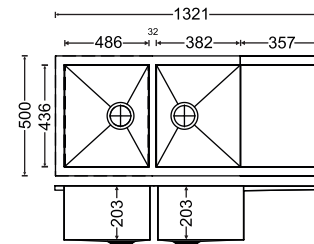

Diagram 34 x 20 x 8

Diagram 36 x 18 x 8

Diagram 40 x 20 x 8

Diagram 45 x 20 x 8

Diagram 45 x 20 x 9

CODE	OVERALL SIZE	BOWL SIZE	Price (Rs.) MATT FINISH
34 x 20 x 8	860mm x 500mm x 200mm 34" x 20" x 8"	450mm x 380mm x 200mm 18" x 15" x 8"	15,110/-
		450mm x 405mm x 200mm 18" x 16" x 8"	
36 x 18 x 8	915mm x 457mm x 200mm 36" x 18" x 8"	420mm x 407mm x 200mm 17" x 16" x 8"	15,400/-
40 x 20 x 8	1016mm x 500mm x 200mm 40" x 20" x 8"	470.5mm x 450mm x 200mm 18.5" x 18" x 8"	15,930/-
45 x 20 x 8	1143mm x 500mm x 200mm 45" x 20" x 8"	534mm x 450mm x 200mm 21" x 18" x 8"	16,830/-
45 x 20 x 9	1143mm x 500mm x 225mm 45" x 20" x 9"	534mm x 450mm x 225mm 21" x 18" x 9"	18,280/-

Quadro Double Bowl With Drainer

Diagram 46 x 20 x 9

Diagram 52 x 20 x 8

CODE	OVERALL SIZE	BOWL SIZE	Price (Rs.) MATT FINISH
46 x 20 x 9	1168mm x 500mm x 225mm 46" x 20" x 9"	357mm x 436mm x 225mm 14" x 17" x 9"	20,280/-
52 x 20 x 8	1321mm x 500mm x 200mm 52" x 20" x 8"	382mm x 436mm x 200mm 14" x 17" x 8"	22,910/-
		486mm x 436mm x 200mm 20" x 17" x 8"	

Diagram 18 x 16 x 8

Diagram 20 x 17 x 8

Diagram 21 x 18 x 8

Diagram 24 x 18 x 8

CODE	OVERALL SIZE	BOWL SIZE	Price (Rs.) MATT FINISH
18 x 16 x 8	457mm x 406mm x 200mm 18" x 16" x 8"	407mm x 356mm x 200mm 16" x 14" x 8"	5,740/-
20 x 17 x 8	508mm x 432mm x 200mm 20" x 17" x 8"	458mm x 382mm x 200mm 18" x 15" x 8"	6,090/-
21 x 18 x 8	533mm x 457mm x 200mm 21" x 18" x 8"	483mm x 407mm x 200mm 19" x 16" x 8"	6,330/-
24 x 18 x 8	610mm x 457mm x 200mm 24" x 18" x 8"	560mm x 407mm x 200mm 22" x 16" x 8"	7,170/-