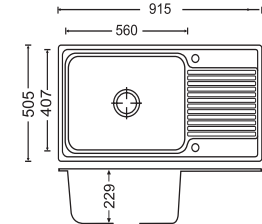

Diagram 36 x 18 x 8

Diagram 40 x 20 x 8

Diagram 21 x 20 x 8

Diagram 24 x 20 x 8

Diagram 28 x 20 x 8

Diagram 32 x 20 x 8

CODE	OVERALL SIZE	BOWL SIZE	Price (Rs.) MATT FINISH
21 x 20 x 8	533mm x 507mm x 200mm 21" x 20" x 8"	483mm x 407mm x 200mm 19" x 16" x 8"	9,220/-
24 x 20 x 8	610mm x 507mm x 200mm 24" x 20" x 8"	560mm x 407mm x 200mm 22" x 16" x 8"	10,140/-
28 x 20 x 8	700mm x 500mm x 200mm 28" x 20" x 8"	650mm x 400mm x 200mm 26" x 16" x 8"	Coming Soon
31 x 20 x 8	800mm x 500mm x 200mm 31.5" x 20.5" x 8"	750mm x 400mm x 200mm 30" x 16" x 8"	12,910/-

CODE	OVERALL SIZE	BOWL SIZE	Price (Rs.) MATT FINISH
24 x 20 x 8	600mm x 500mm x 200/140mm 24" x 20" x 8/6"	340mm x 400mm x 200mm 16" x 14" x 8"	Coming Soon
		180mm x 400mm x 140mm 16" x 14" x 8"	
35 x 20 x 8	880mm x 500mm x 200mm 35" x 20" x 8"	400mm x 400mm x 200mm 16" x 16" x 8"	Coming Soon

Diagram 40 X 20 X 8

Diagram 40 X 20 X 9

CODE	OVERALL SIZE	BOWL SIZE	Price (Rs.)	
			GLOSS FINISH	MATT FINISH
27 x 18 x 7	686mm x 457mm x 175mm 27" x 18" x 7"	406mm x 356mm x 175mm 16" x 14" x 7"	6,060/-	6,250/-
32 x 18 x 6	813mm x 457mm x 150mm 32" x 18" x 6"	406mm x 356mm x 150mm 16" x 14" x 6"	6,630/-	6,900/-
34 x 20 x 8	864mm x 508mm x 200mm 34" x 20" x 8"	406mm x 355mm x 200mm 16" x 14" x 8"	7,590/-	7,910/-
36 x 18 x 8	914mm x 457mm x 200mm 36" x 18" x 8"	406mm x 355mm x 200mm 16" x 14" x 8"	7,130/-	7,465/-
36 x 20 x 8	914mm x 505mm x 200mm 36" x 20" x 8"	560mm x 407mm x 200mm 22" x 16" x 8"	7,930/-	8,270/-
36 x 20 x 9	914mm x 505mm x 229mm 36" x 20" x 9"	560mm x 407mm x 229mm 22" x 16" x 9"	8,090/-	8,280/-
40 x 20 x 8	1000mm x 505mm x 200mm 40" x 20" x 8"	560mm x 407mm x 200mm 22" x 16" x 8"	8,290/-	8,490/-
40 x 20 x 9	1000mm x 505mm x 229mm 40" x 20" x 9"	560mm x 407mm x 229mm 22" x 16" x 9"	9,000/-	9,120/-