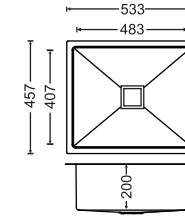

Diagram 36 x 18 x 8

Diagram 40 x 20 x 8

CODE	OVERALL SIZE	BOWL SIZE	Price (Rs.) MATT FINISH
36 x 18 x 8	915mm x 460mm x 200mm 36" x 18" x 8"	550mm x 410mm x 200mm 22" x 16" x 8"	9,740/-
40 x 20 x 8	1016mm x 500mm x 200mm 40" x 20" x 8"	482mm x 436mm x 200mm 19" x 18" x 8"	10,320/-

Diagram 21 x 18 x 8

Diagram 24 x 18 x 8

Diagram 23 x 17 x 8/6 (MQ 7 1.5 Bowl)

Diagram 34 x 17 x 8

CODE	OVERALL SIZE	BOWL SIZE	Price (Rs.) MATT FINISH
23 x 17 x 8/6	580mm x 430mm x 200mm 23" x 17" x 8"	340mm x 400mm x 200mm 13" x 16" x 8"	14,520/-
		180mm x 400mm x 140mm 7" x 16" x 6"	
34 x 17 x 8	860mm x 430mm x 200mm 34" x 17" x 8"	400mm x 400mm x 200mm 16" x 16" x 8"	19,180/-

CODE	OVERALL SIZE	BOWL SIZE	Price (Rs.) MATT FINISH
36 x 18 x 8	915mm x 460mm x 200mm 36" x 18" x 8"	550mm x 410mm x 200mm 22" x 16" x 8"	18,360/-
36 x 20 x 8	915mm x 500mm x 200mm 36" x 20" x 8"	550mm x 436mm x 200mm 22" x 18" x 8"	19,360/-
40 x 20 x 8	1016mm x 500mm x 200mm 40" x 20" x 8"	482mm x 436mm x 200mm 19" x 17" x 8"	20,220/-

Diagram 36 x 18 x 8

Diagram 36 x 20 x 8

Diagram 40 x 20 x 8

CODE	OVERALL SIZE	BOWL SIZE	Price (Rs.) MATT FINISH
34 x 20 x 8	860mm x 520mm x 190mm 34" x 20" x 8"	400mm x 380mm x 190mm 16" x 15" x 8"	17,140/-
40 x 20 x 8	1000mm x 520mm x 190mm 40" x 20" x 8"	500mm x 380mm x 190mm 20" x 15" x 8"	18,350/-
46 x 20 x 8	1160mm x 520mm x 190mm 46" x 20" x 8"	700mm x 380mm x 190mm 28" x 15" x 8"	21,690/-