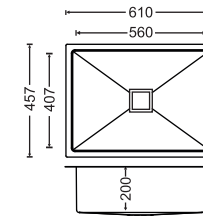

Diagram 36 x 18 x 8

Diagram 40 x 20 x 8

CODE	OVERALL SIZE	BOWL SIZE	Price (Rs.) MATT FINISH
36 x 18 x 8	915mm x 460mm x 200mm 36" x 18" x 8"	550mm x 410mm x 200mm 22" x 16" x 8"	9,740/-
40 x 20 x 8	1016mm x 500mm x 200mm 40" x 20" x 8"	482mm x 436mm x 200mm 19" x 18" x 8"	10,320/-

Micro Radius R10
(3mm Strong Rim)

CODE	OVERALL SIZE	BOWL SIZE	Price (Rs.) MATT FINISH
21 x 18 x 8	533mm x 457mm x 200mm 21" x 18" x 8"	483mm x 407mm x 200mm 19" x 16" x 8"	11,620/-
24 x 18 x 8	610mm x 457mm x 200mm 24" x 18" x 8"	560mm x 407mm x 200mm 22" x 16" x 8"	12,450/-

Diagram 21 x 18 x 8

Diagram 24 x 18 x 8

Diagram 23 x 17 x 8/6 (MQ 7 1.5 Bowl)

Diagram 34 x 17 x 8

CODE	OVERALL SIZE	BOWL SIZE	Price (Rs.) MATT FINISH
23 x 17 x 8/6	580mm x 430mm x 200mm 23" x 17" x 8"	340mm x 400mm x 200mm 13" x 16" x 8"	14,520/-
		180mm x 400mm x 140mm 7" x 16" x 6"	
34 x 17 x 8	860mm x 430mm x 200mm 34" x 17" x 8"	400mm x 400mm x 200mm 16" x 16" x 8"	19,180/-

CODE	OVERALL SIZE	BOWL SIZE	Price (Rs.) MATT FINISH
36 x 18 x 8	915mm x 460mm x 200mm 36" x 18" x 8"	550mm x 410mm x 200mm 22" x 16" x 8"	18,360/-
36 x 20 x 8	915mm x 500mm x 200mm 36" x 20" x 8"	550mm x 436mm x 200mm 22" x 18" x 8"	19,360/-
40 x 20 x 8	1016mm x 500mm x 200mm 40" x 20" x 8"	482mm x 436mm x 200mm 19" x 17" x 8"	20,220/-