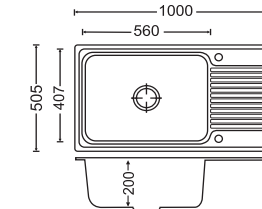

Diagram 40 X 20 X 8

Diagram 40 X 20 X 9

CODE	OVERALL SIZE	BOWL SIZE	Price (Rs.)	
			GLOSS FINISH	MATT FINISH
27 x 18 x 7	686mm x 457mm x 175mm 27" x 18" x 7"	406mm x 356mm x 175mm 16" x 14" x 7"	6,060/-	6,250/-
32 x 18 x 6	813mm x 457mm x 150mm 32" x 18" x 6"	406mm x 356mm x 150mm 16" x 14" x 6"	6,630/-	6,900/-
34 x 20 x 8	864mm x 508mm x 200mm 34" x 20" x 8"	406mm x 355mm x 200mm 16" x 14" x 8"	7,590/-	7,910/-
36 x 18 x 8	914mm x 457mm x 200mm 36" x 18" x 8"	406mm x 355mm x 200mm 16" x 14" x 8"	7,130/-	7,465/-
36 x 20 x 8	914mm x 505mm x 200mm 36" x 20" x 8"	560mm x 407mm x 200mm 22" x 16" x 8"	7,930/-	8,270/-
36 x 20 x 9	914mm x 505mm x 229mm 36" x 20" x 9"	560mm x 407mm x 229mm 22" x 16" x 9"	8,090/-	8,280/-
40 x 20 x 8	1000mm x 505mm x 200mm 40" x 20" x 8"	560mm x 407mm x 200mm 22" x 16" x 8"	8,290/-	8,490/-
40 x 20 x 9	1000mm x 505mm x 229mm 40" x 20" x 9"	560mm x 407mm x 229mm 22" x 16" x 9"	9,000/-	9,120/-

Diagram 36 X 18 X 8

Diagram 36 X 20 X 8

Diagram 40 X 20 X 8

CODE	OVERALL SIZE	BOWL SIZE	Price (Rs.)	
			GLOSS FINISH	MATT FINISH
36 x 18 x 8	914mm x 457mm x 200mm 36" x 18" x 8"	406mm x 355mm x 200mm 16" x 14" x 8"	5,610/-	5,836/-
36 x 20 x 8	914mm x 505mm x 200mm 36" x 20" x 8"	560mm x 407mm x 200mm 22" x 16" x 8"	6,810/-	7,005/-
40 x 20 x 8	1000mm x 505mm x 200mm 40" x 20" x 8"	560mm x 407mm x 200mm 22" x 16" x 8"	7,150/-	7,360/-

Diagram 40 x 20 x 8

Diagram 46 x 20 x 8

CODE	OVERALL SIZE	BOWL SIZE	Price (Rs.) MATT FINISH
40 x 20 x 8	1000mm x 500mm x 200mm 40" x 20" x 8"	320mm x 170mm x 140mm 13" x 7" x 6"	11,340/-
		410mm x 350mm x 200mm 16" x 14" x 8"	
46 x 20 x 8	1160mm x 500mm x 200mm 46" x 20" x 8"	410mm x 345mm x 200mm 16" x 14" x 8"	15,100/-