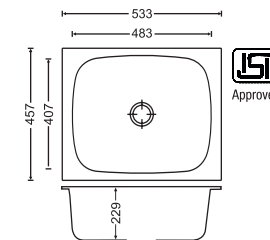

Diagram 40 x 20 x 8

Diagram 46 x 20 x 8

CODE	OVERALL SIZE	BOWL SIZE	Price (Rs.) MATT FINISH
40 x 20 x 8	1000mm x 500mm x 200mm 40" x 20" x 8"	320mm x 170mm x 140mm 13" x 7" x 6"	11,340/-
		410mm x 350mm x 200mm 16" x 14" x 8"	
46 x 20 x 8	1160mm x 500mm x 200mm 46" x 20" x 8"	410mm x 345mm x 200mm 16" x 14" x 8"	15,100/-

Diagram 16 x 16 x 7

Diagram 18 x 16 x 7

Diagram 18 x 18 x 7

Diagram 19 x 16 x 7

Diagram 20 x 17 x 8

Diagram 21 x 18 x 8

Diagram 21 x 18 x 9

CODE	OVERALL SIZE	BOWL SIZE	Price (Rs.)	
			GLOSS FINISH	MATT FINISH
16 x 16 x 7	406mm x 406mm x 178mm 16" x 16" x 7"	355mm x 355mm x 178mm 14" x 14" x 7"	3,600/-	3,710/-
18 x 16 x 7	457mm x 406mm x 178mm 18" x 16" x 7"	406mm x 356mm x 178mm 16" x 14" x 7"	4,145/-	4,250/-
18 x 18 x 7	457mm x 457mm x 178mm 18" x 18" x 7"	406mm x 406mm x 178mm 16" x 16" x 7"	4,750/-	4,900/-
19 x 16 x 7	483mm x 406mm x 178mm 19" x 16" x 7"	406mm x 356mm x 178mm 16" x 14" x 7"	4,320/-	4,440/-
20 x 17 x 8	508mm x 432mm x 203mm 20" x 17" x 8"	457mm x 381mm x 200mm 18" x 15" x 8"	4,480/-	4,640/-
21 x 18 x 8	533mm x 457mm x 203mm 21" x 18" x 8"	483mm x 406mm x 203mm 19" x 16" x 8"	4,730/-	4,830/-
21 x 18 x 9	533mm x 457mm x 230mm 21" x 18" x 9"	483mm x 407mm x 230mm 19" x 16" x 9"	4,800/-	5,080/-