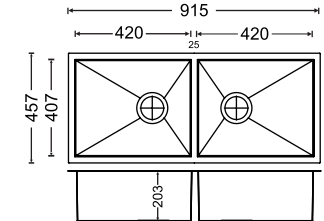

Diagram 36 x 18 x 8

Diagram 36 x 18 x 9

Diagram 40 x 20 x 8

Diagram 40 x 20 x 9

Diagram 45 x 20 x 9

CODE	OVERALL SIZE	BOWL SIZE	Price (Rs.) MATT FINISH
36 x 18 x 8	915mm x 460mm x 200mm 36" x 18" x 8"	550mm x 410mm x 200mm 22" x 16" x 8"	14,290/-
36 x 18 x 9	915mm x 460mm x 225mm 36" x 18" x 9"	550mm x 410mm x 225mm 22" x 16" x 9"	15,150/-
40 x 20 x 8	1016mm x 500mm x 200mm 40" x 20" x 8"	482mm x 436mm x 200mm 18" x 18" x 8"	15,190/-
40 x 20 x 9	1016mm x 500mm x 225mm 40" x 20" x 9"	482mm x 436mm x 225mm 19" x 17" x 9"	15,670/-
45 x 20 x 9	1143mm x 500mm x 225mm 40" x 20" x 9"	560mm x 436mm x 225mm 22" x 17" x 9"	16,600/-

Diagram 34 x 20 x 8

Diagram 36 x 18 x 8

Diagram 40 x 20 x 8

Diagram 45 x 20 x 8

Diagram 45 x 20 x 9

CODE	OVERALL SIZE	BOWL SIZE	Price (Rs.) MATT FINISH
34 x 20 x 8	860mm x 500mm x 200mm 34" x 20" x 8"	450mm x 380mm x 200mm 18" x 15" x 8"	15,110/-
		450mm x 405mm x 200mm 18" x 16" x 8"	
36 x 18 x 8	915mm x 457mm x 200mm 36" x 18" x 8"	420mm x 407mm x 200mm 17" x 16" x 8"	15,400/-
40 x 20 x 8	1016mm x 500mm x 200mm 40" x 20" x 8"	470.5mm x 450mm x 200mm 18.5" x 18" x 8"	15,930/-
45 x 20 x 8	1143mm x 500mm x 200mm 45" x 20" x 8"	534mm x 450mm x 200mm 21" x 18" x 8"	16,830/-
45 x 20 x 9	1143mm x 500mm x 225mm 45" x 20" x 9"	534mm x 450mm x 225mm 21" x 18" x 9"	18,280/-

Quadro Double Bowl With Drainer

Diagram 46 x 20 x 9

Diagram 52 x 20 x 8

CODE	OVERALL SIZE	BOWL SIZE	Price (Rs.) MATT FINISH
46 x 20 x 9	1168mm x 500mm x 225mm 46" x 20" x 9"	357mm x 436mm x 225mm 14" x 17" x 9"	20,280/-
52 x 20 x 8	1321mm x 500mm x 200mm 52" x 20" x 8"	382mm x 436mm x 200mm 14" x 17" x 8"	22,910/-
		486mm x 436mm x 200mm 20" x 17" x 8"	