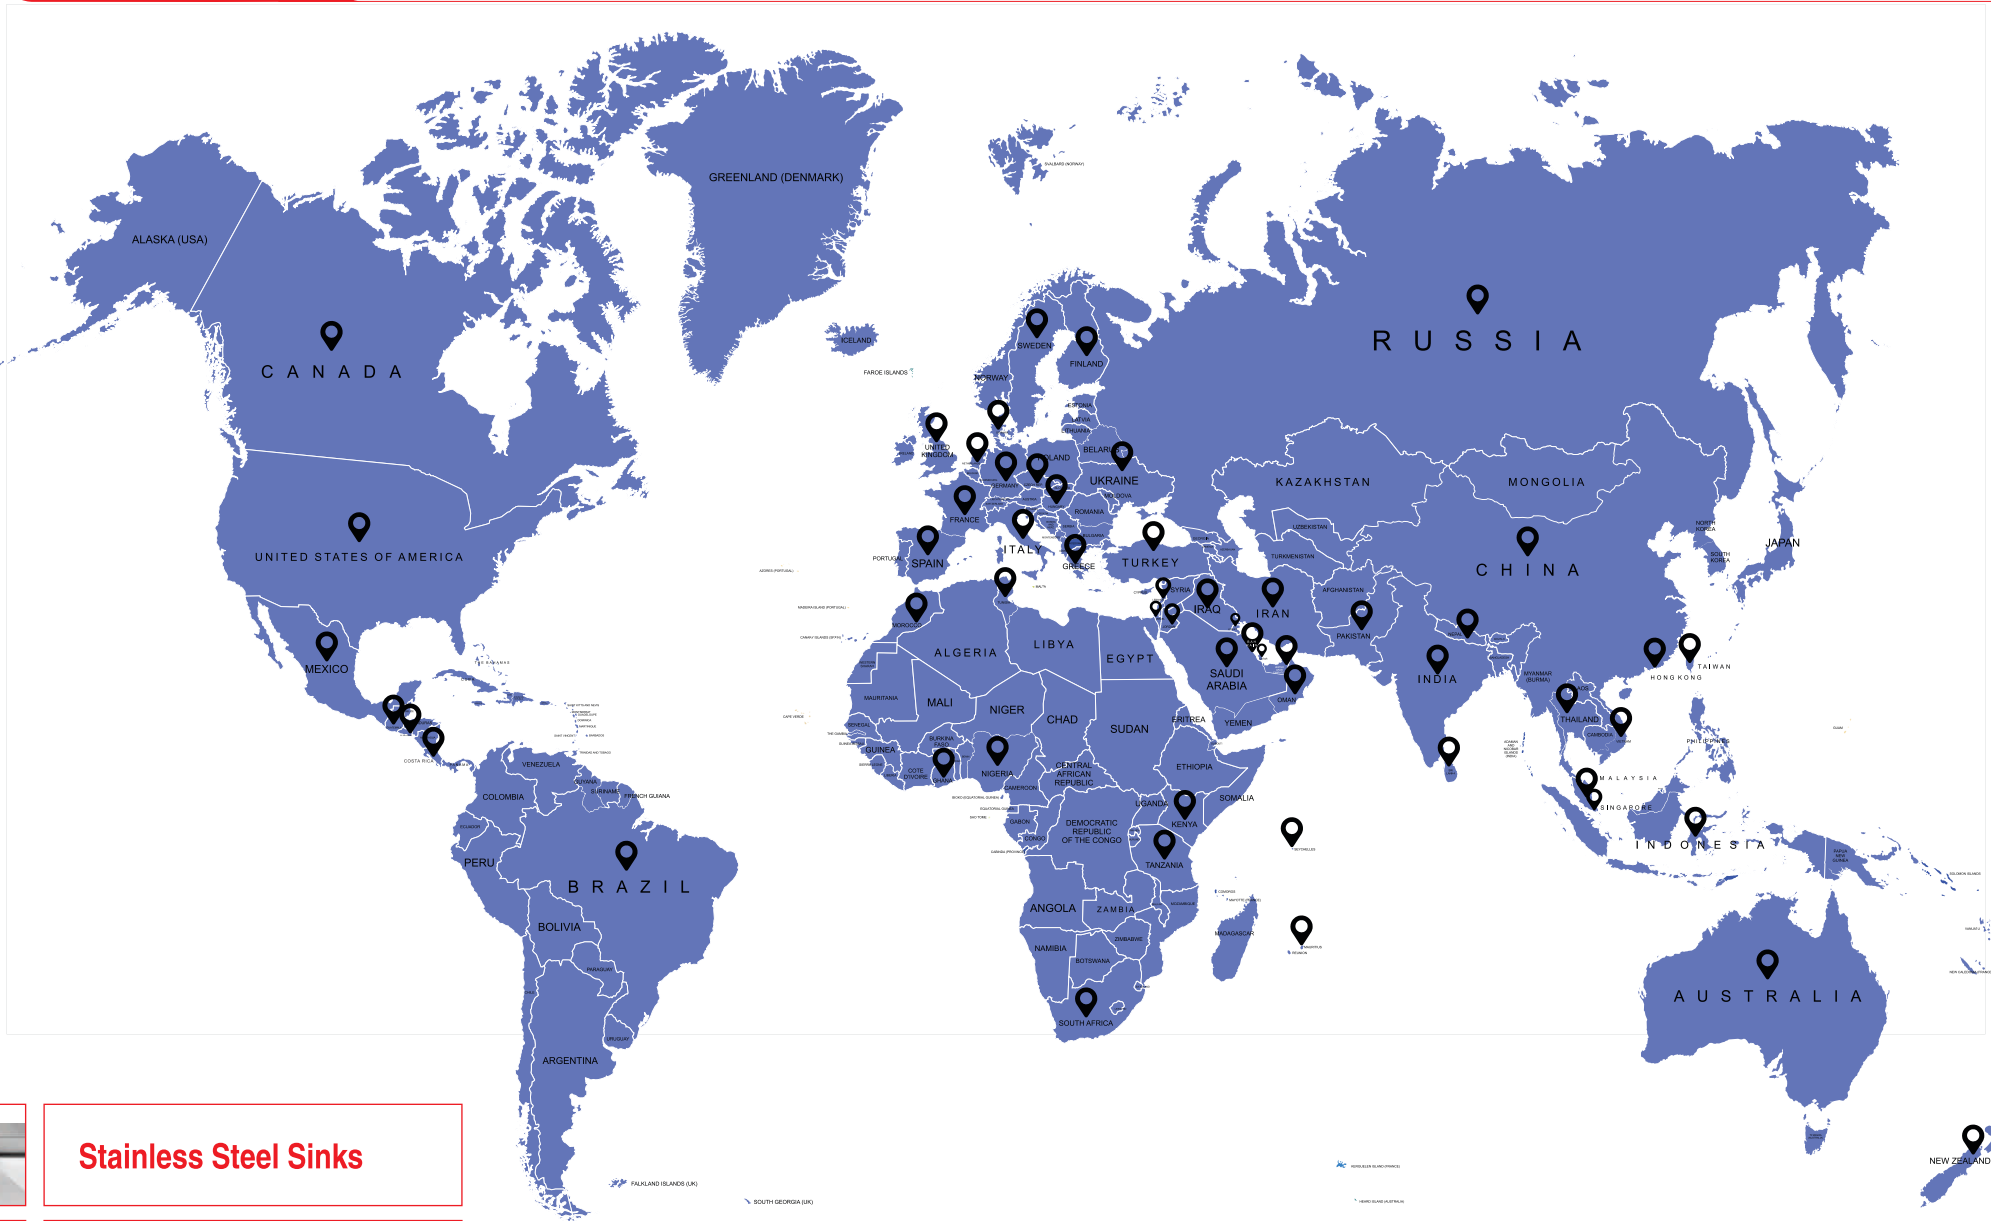

Stainless Steel Sinks