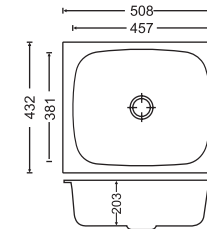

Diagram 40 x 20 x 8

Diagram 46 x 20 x 8

CODE	OVERALL SIZE	BOWL SIZE	Price (Rs.) MATT FINISH
40 x 20 x 8	1000mm x 500mm x 200mm 40" x 20" x 8"	320mm x 170mm x 140mm 13" x 7" x 6"	11,340/-
		410mm x 350mm x 200mm 16" x 14" x 8"	
46 x 20 x 8	1160mm x 500mm x 200mm 46" x 20" x 8"	410mm x 345mm x 200mm 16" x 14" x 8"	15,100/-

Diagram 16 x 16 x 7

Diagram 18 x 16 x 7

Diagram 18 x 18 x 7

Diagram 19 x 16 x 7

Diagram 20 x 17 x 8

Diagram 21 x 18 x 8

Diagram 21 x 18 x 9

CODE	OVERALL SIZE	BOWL SIZE	Price (Rs.)	
			GLOSS FINISH	MATT FINISH
16 x 16 x 7	406mm x 406mm x 178mm 16" x 16" x 7"	355mm x 355mm x 178mm 14" x 14" x 7"	3,600/-	3,710/-
18 x 16 x 7	457mm x 406mm x 178mm 18" x 16" x 7"	406mm x 356mm x 178mm 16" x 14" x 7"	4,145/-	4,250/-
18 x 18 x 7	457mm x 457mm x 178mm 18" x 18" x 7"	406mm x 406mm x 178mm 16" x 16" x 7"	4,750/-	4,900/-
19 x 16 x 7	483mm x 406mm x 178mm 19" x 16" x 7"	406mm x 356mm x 178mm 16" x 14" x 7"	4,320/-	4,440/-
20 x 17 x 8	508mm x 432mm x 203mm 20" x 17" x 8"	457mm x 381mm x 200mm 18" x 15" x 8"	4,480/-	4,640/-
21 x 18 x 8	533mm x 457mm x 203mm 21" x 18" x 8"	483mm x 406mm x 203mm 19" x 16" x 8"	4,730/-	4,830/-
21 x 18 x 9	533mm x 457mm x 230mm 21" x 18" x 9"	483mm x 407mm x 230mm 19" x 16" x 9"	4,800/-	5,080/-