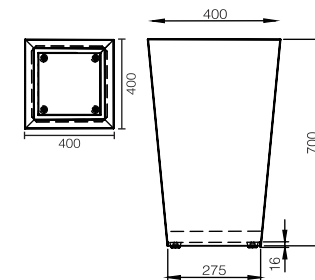

MRP : 13,020/-

400 x 400 x 700

MRP : 11,450/-