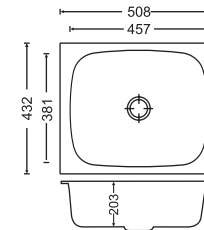

Diagram 18 x 16 x 7

Diagram 19 x 16 x 7

Diagram 20 x 17 x 8

Diagram 21 x 18 x 8

Diagram 24 x 18 x 8

Diagram 24 x 18 x 9

CODE	OVERALL SIZE	BOWL SIZE	Price (Rs.)	
			GLOSS FINISH	MATT FINISH
18 x 16 x 7	457mm x 406mm x 178mm 18" x 16" x 7"	406mm x 356mm x 178mm 16" x 14" x 7"	3,210/-	3,340/-
19 x 16 x 7	483mm x 406mm x 178mm 19" x 16" x 7"	406mm x 356mm x 178mm 16" x 14" x 7"	3,230/-	3,310/-
20 x 17 x 8	508mm x 432mm x 203mm 20" x 17" x 8"	457mm x 381mm x 200mm 18" x 15" x 8"	3,420/-	3,555/-
21 x 18 x 8	533mm x 457mm x 203mm 21" x 18" x 8"	483mm x 406mm x 203mm 19" x 16" x 8"	3,920/-	3,985/-
24 x 18 x 8	610mm x 457mm x 200mm 24" x 18" x 8"	560mm x 407mm x 200mm 22" x 16" x 8"	4,590/-	4,660/-
24 x 18 x 9	610mm x 457mm x 230mm 24" x 18" x 9"	560mm x 407mm x 230mm 22" x 16" x 9"	4,800/-	4,930/-

Diagram 18 x 16 x 7

Diagram 20 x 17 x 7

Diagram 21 x 18 x 7

Diagram 24 x 18 x 7

CODE	OVERALL SIZE	BOWL SIZE	Price (Rs.)	
			GLOSS FINISH	MATT FINISH
18 x 16 x 7	457mm x 406mm x 178mm 18" x 16" x 7"	406mm x 356mm x 178mm 16" x 14" x 7"	3,040/-	3,130/-
20 x 17 x 7	508mm x 432mm x 178mm 20" x 17" x 7"	457mm x 381mm x 178mm 18" x 15" x 7"	3,170/-	3,260/-
21 x 18 x 7	533mm x 457mm x 178mm 21" x 18" x 7"	483mm x 406mm x 178mm 19" x 16" x 7"	3,430/-	3,540/-
24 x 18 x 7	610mm x 457mm x 178mm 24" x 18" x 7"	560mm x 407mm x 178mm 22" x 16" x 7"	4,050/-	4,180/-