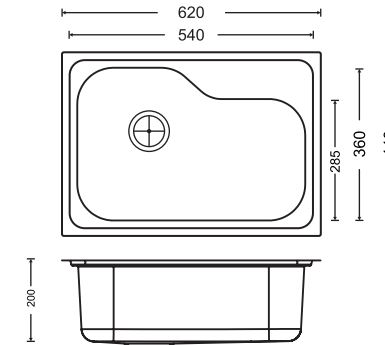

51 Elegance:

Single Bowl » Single Bowl (0.8mm) » Single Bowl (0.6mm) » Double Bowl

61 Deep Draw Waltz

Single Bowl

63 Catwalk

Double Bowl

65 Faucet/FWD

CODE	OVERALL SIZE	BOWL SIZE	Price (Rs.) MATT FINISH
40 x 8 x 6	1000mm x 200mm x 150mm 39.3 x 7.8 x 6	960mm x 160mm x 150mm 37.8x 6.3 x 6	12,900/-
20 x 8 x 6	500mm x 200mm x 150mm 20 x 7.8 x 6	460mm x 160mm x 150mm 18 x 6 x 6	7,960/-

Diagram 40 x 8

Diagram 20 x 8

Introducing...

Carysil Planter Pots for Residences, Corporate Buildings,
Hospitals, Hotels and Lounges

Made of AISI 304 Stainless Steel
01 mm Thickness.

450 x 450 x 800

MRP : 13,020/-

CODE	OVERALL SIZE	BOWL SIZE	Price (Rs.) MATT FINISH
33 x 22 x 9	837mm x 557mm x 240mm 33"x22"x 9"	787mm x 457mm x 240mm 31"x 18" x 9"	23,460/-

Avenger Sink 24 x 17 x 8

CODE	OVERALL SIZE	BOWL SIZE	Price (Rs.)	
			GLOSS FINISH	MATT FINISH
24 x 17 x 8	620mm x 440mm x 200mm 24" x 17" x 8"	540mm x 360mm x 200mm 21" x 14" x 8"	14,750/-	15,580/-

Diagram 30 x 18 x 8

CODE	OVERALL SIZE	BOWL SIZE	Price (Rs.) MATT FINISH
17 x 17 x 8	430mm x 430mm x 200mm 17" x 17" x 8"	400mm x 400mm x 200mm 16" x 16" x 8"	6,920/-
18 x 16 x 8	457mm x 406mm x 200mm 18" x 16" x 8"	407mm x 356mm x 200mm 16" x 14" x 8"	7,780/-
20 x 17 x 8	508mm x 432mm x 200mm 20" x 17" x 8"	458mm x 382mm x 200mm 18" x 15" x 8"	8,270/-
21 x 17 x 8	530mm x 430mm x 200mm 21" x 17" x 8"	500mm x 400mm x 200mm 20" x 16" x 8"	8,480/-
21 x 18 x 8	533mm x 457mm x 200mm 21" x 18" x 8"	483mm x 407mm x 200mm 19" x 16" x 8"	8,750/-
21 x 18 x 9	533mm x 457mm x 225mm 21" x 18" x 9"	483mm x 407mm x 225mm 19" x 16" x 9"	9,120/-
24 x 18 x 8	610mm x 457mm x 200mm 24" x 18" x 8"	560mm x 407mm x 200mm 22" x 16" x 8"	9,360/-
24 x 18 x 9	610mm x 457mm x 229mm 24" x 18" x 9"	560mm x 407mm x 229mm 22" x 16" x 9"	10,250/-
30 x 18 x 8	762mm x 457mm x 200mm 30" x 18" x 8"	712mm x 407mm x 200mm 28" x 16" x 8"	11,990/-