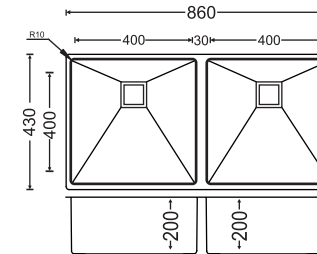

Diagram 36 x 18 x 8

Diagram 40 x 20 x 8

CODE	OVERALL SIZE	BOWL SIZE	Price (Rs.) MATT FINISH
36 x 18 x 8	915mm x 460mm x 200mm 36" x 18" x 8"	550mm x 410mm x 200mm 22" x 16" x 8"	9,740/-
40 x 20 x 8	1016mm x 500mm x 200mm 40" x 20" x 8"	482mm x 436mm x 200mm 19" x 18" x 8"	10,320/-

Diagram 21 x 18 x 8

Diagram 24 x 18 x 8

Diagram 23 x 17 x 8/6 (MQ 7 1.5 Bowl)

Diagram 34 x 17 x 8

CODE	OVERALL SIZE	BOWL SIZE	Price (Rs.) MATT FINISH
23 x 17 x 8/6	580mm x 430mm x 200mm 23" x 17" x 8"	340mm x 400mm x 200mm 13" x 16" x 8"	14,520/-
		180mm x 400mm x 140mm 7" x 16" x 6"	
34 x 17 x 8	860mm x 430mm x 200mm 34" x 17" x 8"	400mm x 400mm x 200mm 16" x 16" x 8"	19,180/-

CODE	OVERALL SIZE	BOWL SIZE	Price (Rs.) MATT FINISH
36 x 18 x 8	915mm x 460mm x 200mm 36" x 18" x 8"	550mm x 410mm x 200mm 22" x 16" x 8"	18,360/-
36 x 20 x 8	915mm x 500mm x 200mm 36" x 20" x 8"	550mm x 436mm x 200mm 22" x 18" x 8"	19,360/-
40 x 20 x 8	1016mm x 500mm x 200mm 40" x 20" x 8"	482mm x 436mm x 200mm 19" x 17" x 8"	20,220/-

Diagram 36 x 18 x 8

Diagram 36 x 20 x 8

Diagram 40 x 20 x 8

CODE	OVERALL SIZE	BOWL SIZE	Price (Rs.) MATT FINISH
34 x 20 x 8	860mm x 520mm x 190mm 34" x 20" x 8"	400mm x 380mm x 190mm 16" x 15" x 8"	17,140/-
40 x 20 x 8	1000mm x 520mm x 190mm 40" x 20" x 8"	500mm x 380mm x 190mm 20" x 15" x 8"	18,350/-
46 x 20 x 8	1160mm x 520mm x 190mm 46" x 20" x 8"	700mm x 380mm x 190mm 28" x 15" x 8"	21,690/-