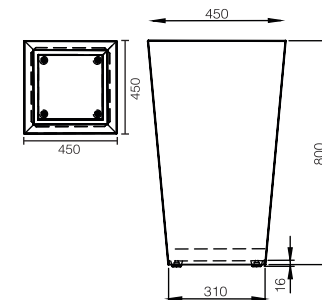

51 Elegance:

Single Bowl » Single Bowl (0.8mm) » Single Bowl (0.6mm) » Double Bowl

61 Deep Draw Waltz

Single Bowl

63 Catwalk

Double Bowl

65 Faucet/FWD

CODE	OVERALL SIZE	BOWL SIZE	Price (Rs.) MATT FINISH
40 x 8 x 6	1000mm x 200mm x 150mm 39.3 x 7.8 x 6	960mm x 160mm x 150mm 37.8x 6.3 x 6	12,900/-
20 x 8 x 6	500mm x 200mm x 150mm 20 x 7.8 x 6	460mm x 160mm x 150mm 18 x 6 x 6	7,960/-

Diagram 40 x 8

Diagram 20 x 8

Introducing...

Carysil Planter Pots for Residences, Corporate Buildings,
Hospitals, Hotels and Lounges

Made of AISI 304 Stainless Steel
01 mm Thickness.

450 x 450 x 800

MRP : 13,020/-

Diagram 36 x 18 x 8

Diagram 36 x 18 x 9

Diagram 40 x 20 x 8

Diagram 40 x 20 x 9

Diagram 45 x 20 x 9

CODE	OVERALL SIZE	BOWL SIZE	Price (Rs.) MATT FINISH
36 x 18 x 8	915mm x 460mm x 200mm 36" x 18" x 8"	550mm x 410mm x 200mm 22" x 16" x 8"	14,290/-
36 x 18 x 9	915mm x 460mm x 225mm 36" x 18" x 9"	550mm x 410mm x 225mm 22" x 16" x 9"	15,150/-
40 x 20 x 8	1016mm x 500mm x 200mm 40" x 20" x 8"	482mm x 436mm x 200mm 18" x 18" x 8"	15,190/-
40 x 20 x 9	1016mm x 500mm x 225mm 40" x 20" x 9"	482mm x 436mm x 225mm 19" x 17" x 9"	15,670/-
45 x 20 x 9	1143mm x 500mm x 225mm 40" x 20" x 9"	560mm x 436mm x 225mm 22" x 17" x 9"	16,600/-

Quadro Double Bowl With Drainer

Diagram 46 x 20 x 9

Diagram 52 x 20 x 8

CODE	OVERALL SIZE	BOWL SIZE	Price (Rs.) MATT FINISH
46 x 20 x 9	1168mm x 500mm x 225mm 46" x 20" x 9"	357mm x 436mm x 225mm 14" x 17" x 9"	20,280/-
52 x 20 x 8	1321mm x 500mm x 200mm 52" x 20" x 8"	382mm x 436mm x 200mm 14" x 17" x 8"	22,910/-
		486mm x 436mm x 200mm 20" x 17" x 8"	