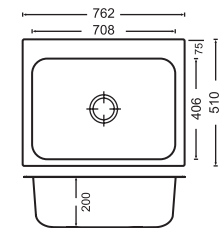

Diagram 18 x 16 x 7

Diagram 20 x 17 x 7

Diagram 21 x 18 x 7

Diagram 24 x 18 x 7

CODE	OVERALL SIZE	BOWL SIZE	Price (Rs.)	
			GLOSS FINISH	MATT FINISH
18 x 16 x 7	457mm x 406mm x 178mm 18" x 16" x 7"	406mm x 356mm x 178mm 16" x 14" x 7"	3,040/-	3,130/-
20 x 17 x 7	508mm x 432mm x 178mm 20" x 17" x 7"	457mm x 381mm x 178mm 18" x 15" x 7"	3,170/-	3,260/-
21 x 18 x 7	533mm x 457mm x 178mm 21" x 18" x 7"	483mm x 406mm x 178mm 19" x 16" x 7"	3,430/-	3,540/-
24 x 18 x 7	610mm x 457mm x 178mm 24" x 18" x 7"	560mm x 407mm x 178mm 22" x 16" x 7"	4,050/-	4,180/-

Diagram 34 x 20 x 8

Diagram 34 x 20 x 9

Diagram 45 x 20 x 8

Diagram 45 x 20 x 9

CODE	OVERALL SIZE	BOWL SIZE	Price (Rs.)	
			GLOSS FINISH	MATT FINISH
34 x 20 x 8	864mm x 508mm x 203mm 34" x 20" x 8"	406mm x 356mm x 203mm 16" x 14" x 8"	8,720/-	9,010/-
34 x 20 x 9	864mm x 508mm x 230mm 34" x 20" x 9"	406mm x 356mm x 230mm 16" x 14" x 9"	10,150/-	10,420/-
45 x 20 x 8	1143mm x 508mm x 203mm 45" x 20" x 8"	508mm x 406mm x 203mm 20" x 16" x 8"	14,330/-	14,610/-
45 x 20 x 9	1143mm x 508mm x 230mm 45" x 20" x 9"	508mm x 406mm x 230mm 20" x 16" x 9"	14,850/-	15,190/-

Diagram 18 x 20 x 8

Diagram 21 x 20 x 8

Diagram 24 x 20 x 8

Diagram 30 x 20 x 8

CODE	OVERALL SIZE	BOWL SIZE	Price (Rs.)	
			GLOSS FINISH	MATT FINISH
18 x 20 x 8	457mm x 510mm x 200mm 18" x 20" x 8"	406mm x 406mm x 200mm 16" x 16" x 8"	6,810/-	6,910/-
21 x 20 x 8	533mm x 510mm x 200mm 21" x 20" x 8"	483mm x 406mm x 200mm 19" x 16" x 8"	6,700/-	7,370/-
24 x 20 x 8	610mm x 510mm x 200mm 24" x 20" x 8"	558mm x 406mm x 200mm 22" x 16" x 8"	Coming Soon	Coming Soon
30 x 20 x 8	762mm x 510mm x 200mm 30" x 20" x 8"	708mm x 406mm x 200mm 28" x 16" x 8"	Coming Soon	Coming Soon

Diagram 46 x 20 x 8

CODE	OVERALL SIZE	BOWL SIZE	Price (Rs.) MATT FINISH
46 x 20 x 8	1160mm x 500mm x 200mm 46" x 20" x 8"	400mm x 340mm x 200mm 16" x 14" x 8"	16,700/-
		400mm x 340mm x 200mm 16" x 14" x 8"	