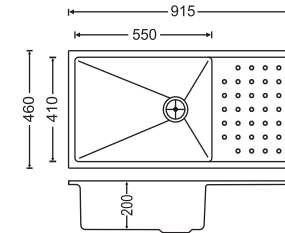

Diagram 21 x 18 x 8

Diagram 24 x 18 x 8

Diagram 23 x 17 x 8/6 (MQ 7 1.5 Bowl)

Diagram 34 x 17 x 8

CODE	OVERALL SIZE	BOWL SIZE	Price (Rs.) MATT FINISH
23 x 17 x 8/6	580mm x 430mm x 200mm 23" x 17" x 8"	340mm x 400mm x 200mm 13" x 16" x 8"	14,520/-
		180mm x 400mm x 140mm 7" x 16" x 6"	
34 x 17 x 8	860mm x 430mm x 200mm 34" x 17" x 8"	400mm x 400mm x 200mm 16" x 16" x 8"	19,180/-

CODE	OVERALL SIZE	BOWL SIZE	Price (Rs.) MATT FINISH
36 x 18 x 8	915mm x 460mm x 200mm 36" x 18" x 8"	550mm x 410mm x 200mm 22" x 16" x 8"	18,360/-
36 x 20 x 8	915mm x 500mm x 200mm 36" x 20" x 8"	550mm x 436mm x 200mm 22" x 18" x 8"	19,360/-
40 x 20 x 8	1016mm x 500mm x 200mm 40" x 20" x 8"	482mm x 436mm x 200mm 19" x 17" x 8"	20,220/-

Diagram 36 x 18 x 8

Diagram 36 x 20 x 8

Diagram 40 x 20 x 8

CODE	OVERALL SIZE	BOWL SIZE	Price (Rs.) MATT FINISH
34 x 20 x 8	860mm x 520mm x 190mm 34" x 20" x 8"	400mm x 380mm x 190mm 16" x 15" x 8"	17,140/-
40 x 20 x 8	1000mm x 520mm x 190mm 40" x 20" x 8"	500mm x 380mm x 190mm 20" x 15" x 8"	18,350/-
46 x 20 x 8	1160mm x 520mm x 190mm 46" x 20" x 8"	700mm x 380mm x 190mm 28" x 15" x 8"	21,690/-

Diagram 34 x 20 x 8

Diagram 40 x 20 x 8

Diagram 46 x 20 x 8

Diagram 40 x 20 x 8

Diagram 46 x 20 x 8

CODE	OVERALL SIZE	BOWL SIZE	Price (Rs.) MATT FINISH
40 x 20 x 8	1000mm x 520mm x 190mm 40" x 20" x 8"	350mm x 380mm x 190mm((14" x 15" x 8") 190mm x 380mm x 130mm(7" x 15" x 5")	20,180/-
46 x 20 x 8	1160mm x 520mm x 190mm 46" x 20" x 8"	350mm x 380mm x 190mm 14" x 15" x 8"	23,050/-