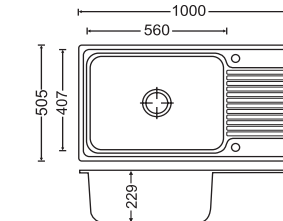

Diagram 40 X 20 X 8

Diagram 40 X 20 X 9

CODE	OVERALL SIZE	BOWL SIZE	Price (Rs.)	
			GLOSS FINISH	MATT FINISH
27 x 18 x 7	686mm x 457mm x 175mm 27" x 18" x 7"	406mm x 356mm x 175mm 16" x 14" x 7"	6,060/-	6,250/-
32 x 18 x 6	813mm x 457mm x 150mm 32" x 18" x 6"	406mm x 356mm x 150mm 16" x 14" x 6"	6,630/-	6,900/-
34 x 20 x 8	864mm x 508mm x 200mm 34" x 20" x 8"	406mm x 355mm x 200mm 16" x 14" x 8"	7,590/-	7,910/-
36 x 18 x 8	914mm x 457mm x 200mm 36" x 18" x 8"	406mm x 355mm x 200mm 16" x 14" x 8"	7,130/-	7,465/-
36 x 20 x 8	914mm x 505mm x 200mm 36" x 20" x 8"	560mm x 407mm x 200mm 22" x 16" x 8"	7,930/-	8,270/-
36 x 20 x 9	914mm x 505mm x 229mm 36" x 20" x 9"	560mm x 407mm x 229mm 22" x 16" x 9"	8,090/-	8,280/-
40 x 20 x 8	1000mm x 505mm x 200mm 40" x 20" x 8"	560mm x 407mm x 200mm 22" x 16" x 8"	8,290/-	8,490/-
40 x 20 x 9	1000mm x 505mm x 229mm 40" x 20" x 9"	560mm x 407mm x 229mm 22" x 16" x 9"	9,000/-	9,120/-

Diagram 36 X 18 X 8

Diagram 36 X 20 X 8

Diagram 40 X 20 X 8

CODE	OVERALL SIZE	BOWL SIZE	Price (Rs.)	
			GLOSS FINISH	MATT FINISH
36 x 18 x 8	914mm x 457mm x 200mm 36" x 18" x 8"	406mm x 355mm x 200mm 16" x 14" x 8"	5,610/-	5,836/-
36 x 20 x 8	914mm x 505mm x 200mm 36" x 20" x 8"	560mm x 407mm x 200mm 22" x 16" x 8"	6,810/-	7,005/-
40 x 20 x 8	1000mm x 505mm x 200mm 40" x 20" x 8"	560mm x 407mm x 200mm 22" x 16" x 8"	7,150/-	7,360/-

Diagram 40 x 20 x 8

Diagram 46 x 20 x 8

CODE	OVERALL SIZE	BOWL SIZE	Price (Rs.) MATT FINISH
40 x 20 x 8	1000mm x 500mm x 200mm 40" x 20" x 8"	320mm x 170mm x 140mm 13" x 7" x 6"	11,340/-
		410mm x 350mm x 200mm 16" x 14" x 8"	
46 x 20 x 8	1160mm x 500mm x 200mm 46" x 20" x 8"	410mm x 345mm x 200mm 16" x 14" x 8"	15,100/-