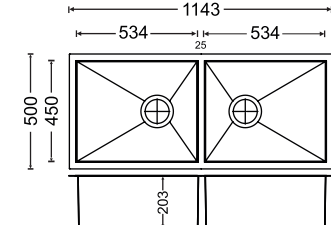

Diagram 36 x 18 x 8

Diagram 36 x 18 x 9

Diagram 40 x 20 x 8

Diagram 40 x 20 x 9

Diagram 45 x 20 x 9

CODE	OVERALL SIZE	BOWL SIZE	Price (Rs.) MATT FINISH
36 x 18 x 8	915mm x 460mm x 200mm 36" x 18" x 8"	550mm x 410mm x 200mm 22" x 16" x 8"	14,290/-
36 x 18 x 9	915mm x 460mm x 225mm 36" x 18" x 9"	550mm x 410mm x 225mm 22" x 16" x 9"	15,150/-
40 x 20 x 8	1016mm x 500mm x 200mm 40" x 20" x 8"	482mm x 436mm x 200mm 18" x 18" x 8"	15,190/-
40 x 20 x 9	1016mm x 500mm x 225mm 40" x 20" x 9"	482mm x 436mm x 225mm 19" x 17" x 9"	15,670/-
45 x 20 x 9	1143mm x 500mm x 225mm 40" x 20" x 9"	560mm x 436mm x 225mm 22" x 17" x 9"	16,600/-

Diagram 34 x 20 x 8

Diagram 36 x 18 x 8

Diagram 40 x 20 x 8

Diagram 45 x 20 x 8

Diagram 45 x 20 x 9

CODE	OVERALL SIZE	BOWL SIZE	Price (Rs.) MATT FINISH
34 x 20 x 8	860mm x 500mm x 200mm 34" x 20" x 8"	450mm x 380mm x 200mm 18" x 15" x 8"	15,110/-
		450mm x 405mm x 200mm 18" x 16" x 8"	
36 x 18 x 8	915mm x 457mm x 200mm 36" x 18" x 8"	420mm x 407mm x 200mm 17" x 16" x 8"	15,400/-
40 x 20 x 8	1016mm x 500mm x 200mm 40" x 20" x 8"	470.5mm x 450mm x 200mm 18.5" x 18" x 8"	15,930/-
45 x 20 x 8	1143mm x 500mm x 200mm 45" x 20" x 8"	534mm x 450mm x 200mm 21" x 18" x 8"	16,830/-
45 x 20 x 9	1143mm x 500mm x 225mm 45" x 20" x 9"	534mm x 450mm x 225mm 21" x 18" x 9"	18,280/-

Quadro Double Bowl With Drainer

Diagram 46 x 20 x 9

Diagram 52 x 20 x 8

CODE	OVERALL SIZE	BOWL SIZE	Price (Rs.) MATT FINISH
46 x 20 x 9	1168mm x 500mm x 225mm 46" x 20" x 9"	357mm x 436mm x 225mm 14" x 17" x 9"	20,280/-
52 x 20 x 8	1321mm x 500mm x 200mm 52" x 20" x 8"	382mm x 436mm x 200mm 14" x 17" x 8"	22,910/-
		486mm x 436mm x 200mm 20" x 17" x 8"	