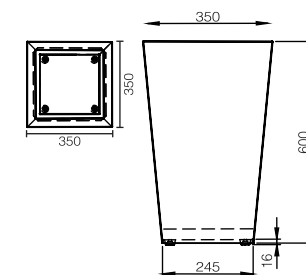

MRP : 11,450/-

350 x 350 x 600

MRP : 8,990/-