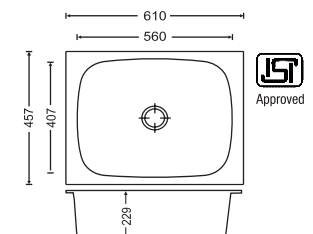

Diagram 18 x 16 x 7

Diagram 19 x 16 x 7

Diagram 20 x 17 x 8

Diagram 21 x 18 x 8

Diagram 24 x 18 x 8

Diagram 24 x 18 x 9

CODE	OVERALL SIZE	BOWL SIZE	Price (Rs.)	
			GLOSS FINISH	MATT FINISH
18 x 16 x 7	457mm x 406mm x 178mm 18" x 16" x 7"	406mm x 356mm x 178mm 16" x 14" x 7"	3,210/-	3,340/-
19 x 16 x 7	483mm x 406mm x 178mm 19" x 16" x 7"	406mm x 356mm x 178mm 16" x 14" x 7"	3,230/-	3,310/-
20 x 17 x 8	508mm x 432mm x 203mm 20" x 17" x 8"	457mm x 381mm x 200mm 18" x 15" x 8"	3,420/-	3,555/-
21 x 18 x 8	533mm x 457mm x 203mm 21" x 18" x 8"	483mm x 406mm x 203mm 19" x 16" x 8"	3,920/-	3,985/-
24 x 18 x 8	610mm x 457mm x 200mm 24" x 18" x 8"	560mm x 407mm x 200mm 22" x 16" x 8"	4,590/-	4,660/-
24 x 18 x 9	610mm x 457mm x 230mm 24" x 18" x 9"	560mm x 407mm x 230mm 22" x 16" x 9"	4,800/-	4,930/-

Diagram 18 x 16 x 7

Diagram 20 x 17 x 7

Diagram 21 x 18 x 7

Diagram 24 x 18 x 7

CODE	OVERALL SIZE	BOWL SIZE	Price (Rs.)	
			GLOSS FINISH	MATT FINISH
18 x 16 x 7	457mm x 406mm x 178mm 18" x 16" x 7"	406mm x 356mm x 178mm 16" x 14" x 7"	3,040/-	3,130/-
20 x 17 x 7	508mm x 432mm x 178mm 20" x 17" x 7"	457mm x 381mm x 178mm 18" x 15" x 7"	3,170/-	3,260/-
21 x 18 x 7	533mm x 457mm x 178mm 21" x 18" x 7"	483mm x 406mm x 178mm 19" x 16" x 7"	3,430/-	3,540/-
24 x 18 x 7	610mm x 457mm x 178mm 24" x 18" x 7"	560mm x 407mm x 178mm 22" x 16" x 7"	4,050/-	4,180/-