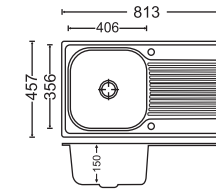

Diagram 32 X 18 X 6