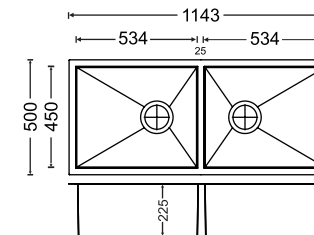

Diagram 36 x 18 x 8

Diagram 36 x 18 x 9

Diagram 40 x 20 x 8

Diagram 40 x 20 x 9

Diagram 45 x 20 x 9

CODE	OVERALL SIZE	BOWL SIZE	Price (Rs.) MATT FINISH
36 x 18 x 8	915mm x 460mm x 200mm 36" x 18" x 8"	550mm x 410mm x 200mm 22" x 16" x 8"	14,290/-
36 x 18 x 9	915mm x 460mm x 225mm 36" x 18" x 9"	550mm x 410mm x 225mm 22" x 16" x 9"	15,150/-
40 x 20 x 8	1016mm x 500mm x 200mm 40" x 20" x 8"	482mm x 436mm x 200mm 18" x 18" x 8"	15,190/-
40 x 20 x 9	1016mm x 500mm x 225mm 40" x 20" x 9"	482mm x 436mm x 225mm 19" x 17" x 9"	15,670/-
45 x 20 x 9	1143mm x 500mm x 225mm 40" x 20" x 9"	560mm x 436mm x 225mm 22" x 17" x 9"	16,600/-

Diagram 34 x 20 x 8

Diagram 36 x 18 x 8

Diagram 40 x 20 x 8

Diagram 45 x 20 x 8

Diagram 45 x 20 x 9

CODE	OVERALL SIZE	BOWL SIZE	Price (Rs.) MATT FINISH
34 x 20 x 8	860mm x 500mm x 200mm 34" x 20" x 8"	450mm x 380mm x 200mm 18" x 15" x 8"	15,110/-
		450mm x 405mm x 200mm 18" x 16" x 8"	
36 x 18 x 8	915mm x 457mm x 200mm 36" x 18" x 8"	420mm x 407mm x 200mm 17" x 16" x 8"	15,400/-
40 x 20 x 8	1016mm x 500mm x 200mm 40" x 20" x 8"	470.5mm x 450mm x 200mm 18.5" x 18" x 8"	15,930/-
45 x 20 x 8	1143mm x 500mm x 200mm 45" x 20" x 8"	534mm x 450mm x 200mm 21" x 18" x 8"	16,830/-
45 x 20 x 9	1143mm x 500mm x 225mm 45" x 20" x 9"	534mm x 450mm x 225mm 21" x 18" x 9"	18,280/-

Quadro Double Bowl With Drainer

Diagram 46 x 20 x 9

Diagram 52 x 20 x 8

CODE	OVERALL SIZE	BOWL SIZE	Price (Rs.) MATT FINISH
46 x 20 x 9	1168mm x 500mm x 225mm 46" x 20" x 9"	357mm x 436mm x 225mm 14" x 17" x 9"	20,280/-
52 x 20 x 8	1321mm x 500mm x 200mm 52" x 20" x 8"	382mm x 436mm x 200mm 14" x 17" x 8"	22,910/-
		486mm x 436mm x 200mm 20" x 17" x 8"	