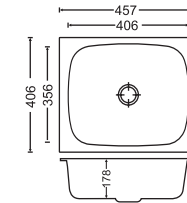

Diagram 40 x 20 x 8

Diagram 46 x 20 x 8

CODE	OVERALL SIZE	BOWL SIZE	Price (Rs.) MATT FINISH
40 x 20 x 8	1000mm x 500mm x 200mm 40" x 20" x 8"	320mm x 170mm x 140mm 13" x 7" x 6"	11,340/-
		410mm x 350mm x 200mm 16" x 14" x 8"	
46 x 20 x 8	1160mm x 500mm x 200mm 46" x 20" x 8"	410mm x 345mm x 200mm 16" x 14" x 8"	15,100/-

Diagram 16 x 16 x 7

Diagram 18 x 16 x 7

Diagram 18 x 18 x 7

Diagram 19 x 16 x 7

Diagram 20 x 17 x 8

Diagram 21 x 18 x 8

Diagram 21 x 18 x 9

CODE	OVERALL SIZE	BOWL SIZE	Price (Rs.)	
			GLOSS FINISH	MATT FINISH
16 x 16 x 7	406mm x 406mm x 178mm 16" x 16" x 7"	355mm x 355mm x 178mm 14" x 14" x 7"	3,600/-	3,710/-
18 x 16 x 7	457mm x 406mm x 178mm 18" x 16" x 7"	406mm x 356mm x 178mm 16" x 14" x 7"	4,145/-	4,250/-
18 x 18 x 7	457mm x 457mm x 178mm 18" x 18" x 7"	406mm x 406mm x 178mm 16" x 16" x 7"	4,750/-	4,900/-
19 x 16 x 7	483mm x 406mm x 178mm 19" x 16" x 7"	406mm x 356mm x 178mm 16" x 14" x 7"	4,320/-	4,440/-
20 x 17 x 8	508mm x 432mm x 203mm 20" x 17" x 8"	457mm x 381mm x 200mm 18" x 15" x 8"	4,480/-	4,640/-
21 x 18 x 8	533mm x 457mm x 203mm 21" x 18" x 8"	483mm x 406mm x 203mm 19" x 16" x 8"	4,730/-	4,830/-
21 x 18 x 9	533mm x 457mm x 230mm 21" x 18" x 9"	483mm x 407mm x 230mm 19" x 16" x 9"	4,800/-	5,080/-