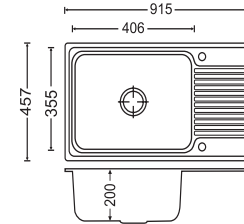

Diagram 36 X 18 X 8