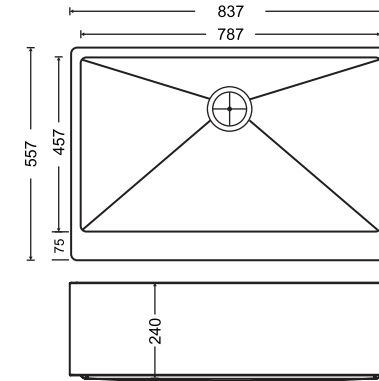

Apron sink with straight