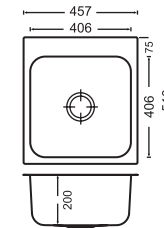

Diagram 18 x 16 x 7

Diagram 20 x 17 x 7

Diagram 21 x 18 x 7

Diagram 24 x 18 x 7

CODE	OVERALL SIZE	BOWL SIZE	Price (Rs.)	
			GLOSS FINISH	MATT FINISH
18 x 16 x 7	457mm x 406mm x 178mm 18" x 16" x 7"	406mm x 356mm x 178mm 16" x 14" x 7"	3,040/-	3,130/-
20 x 17 x 7	508mm x 432mm x 178mm 20" x 17" x 7"	457mm x 381mm x 178mm 18" x 15" x 7"	3,170/-	3,260/-
21 x 18 x 7	533mm x 457mm x 178mm 21" x 18" x 7"	483mm x 406mm x 178mm 19" x 16" x 7"	3,430/-	3,540/-
24 x 18 x 7	610mm x 457mm x 178mm 24" x 18" x 7"	560mm x 407mm x 178mm 22" x 16" x 7"	4,050/-	4,180/-

Diagram 34 x 20 x 8

Diagram 34 x 20 x 9

Diagram 45 x 20 x 8

Diagram 45 x 20 x 9

CODE	OVERALL SIZE	BOWL SIZE	Price (Rs.)	
			GLOSS FINISH	MATT FINISH
34 x 20 x 8	864mm x 508mm x 203mm 34" x 20" x 8"	406mm x 356mm x 203mm 16" x 14" x 8"	8,720/-	9,010/-
34 x 20 x 9	864mm x 508mm x 230mm 34" x 20" x 9"	406mm x 356mm x 230mm 16" x 14" x 9"	10,150/-	10,420/-
45 x 20 x 8	1143mm x 508mm x 203mm 45" x 20" x 8"	508mm x 406mm x 203mm 20" x 16" x 8"	14,330/-	14,610/-
45 x 20 x 9	1143mm x 508mm x 230mm 45" x 20" x 9"	508mm x 406mm x 230mm 20" x 16" x 9"	14,850/-	15,190/-

Diagram 18 x 20 x 8

Diagram 21 x 20 x 8

Diagram 24 x 20 x 8

Diagram 30 x 20 x 8

CODE	OVERALL SIZE	BOWL SIZE	Price (Rs.)	
			GLOSS FINISH	MATT FINISH
18 x 20 x 8	457mm x 510mm x 200mm 18" x 20" x 8"	406mm x 406mm x 200mm 16" x 16" x 8"	6,810/-	6,910/-
21 x 20 x 8	533mm x 510mm x 200mm 21" x 20" x 8"	483mm x 406mm x 200mm 19" x 16" x 8"	6,700/-	7,370/-
24 x 20 x 8	610mm x 510mm x 200mm 24" x 20" x 8"	558mm x 406mm x 200mm 22" x 16" x 8"	Coming Soon	Coming Soon
30 x 20 x 8	762mm x 510mm x 200mm 30" x 20" x 8"	708mm x 406mm x 200mm 28" x 16" x 8"	Coming Soon	Coming Soon

Diagram 46 x 20 x 8

CODE	OVERALL SIZE	BOWL SIZE	Price (Rs.) MATT FINISH
46 x 20 x 8	1160mm x 500mm x 200mm 46" x 20" x 8"	400mm x 340mm x 200mm 16" x 14" x 8"	16,700/-
		400mm x 340mm x 200mm 16" x 14" x 8"	