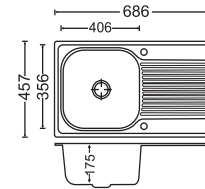

Diagram 27 X 18 X 7