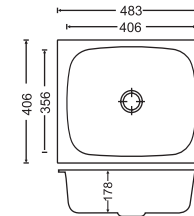

Diagram 40 x 20 x 8

Diagram 46 x 20 x 8

CODE	OVERALL SIZE	BOWL SIZE	Price (Rs.) MATT FINISH
40 x 20 x 8	1000mm x 500mm x 200mm 40" x 20" x 8"	320mm x 170mm x 140mm 13" x 7" x 6"	11,340/-
		410mm x 350mm x 200mm 16" x 14" x 8"	
46 x 20 x 8	1160mm x 500mm x 200mm 46" x 20" x 8"	410mm x 345mm x 200mm 16" x 14" x 8"	15,100/-

Diagram 16 x 16 x 7

Diagram 18 x 16 x 7

Diagram 18 x 18 x 7

Diagram 19 x 16 x 7

Diagram 20 x 17 x 8

Diagram 21 x 18 x 8

Diagram 21 x 18 x 9

CODE	OVERALL SIZE	BOWL SIZE	Price (Rs.)	
			GLOSS FINISH	MATT FINISH
16 x 16 x 7	406mm x 406mm x 178mm 16" x 16" x 7"	355mm x 355mm x 178mm 14" x 14" x 7"	3,600/-	3,710/-
18 x 16 x 7	457mm x 406mm x 178mm 18" x 16" x 7"	406mm x 356mm x 178mm 16" x 14" x 7"	4,145/-	4,250/-
18 x 18 x 7	457mm x 457mm x 178mm 18" x 18" x 7"	406mm x 406mm x 178mm 16" x 16" x 7"	4,750/-	4,900/-
19 x 16 x 7	483mm x 406mm x 178mm 19" x 16" x 7"	406mm x 356mm x 178mm 16" x 14" x 7"	4,320/-	4,440/-
20 x 17 x 8	508mm x 432mm x 203mm 20" x 17" x 8"	457mm x 381mm x 200mm 18" x 15" x 8"	4,480/-	4,640/-
21 x 18 x 8	533mm x 457mm x 203mm 21" x 18" x 8"	483mm x 406mm x 203mm 19" x 16" x 8"	4,730/-	4,830/-
21 x 18 x 9	533mm x 457mm x 230mm 21" x 18" x 9"	483mm x 407mm x 230mm 19" x 16" x 9"	4,800/-	5,080/-