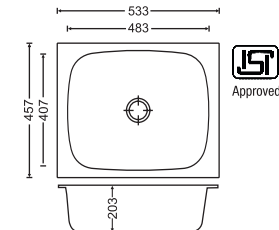

Diagram 18 x 16 x 7

Diagram 19 x 16 x 7

Diagram 20 x 17 x 8

Diagram 21 x 18 x 8

Diagram 24 x 18 x 8

Diagram 24 x 18 x 9

CODE	OVERALL SIZE	BOWL SIZE	Price (Rs.)	
			GLOSS FINISH	MATT FINISH
18 x 16 x 7	457mm x 406mm x 178mm 18" x 16" x 7"	406mm x 356mm x 178mm 16" x 14" x 7"	3,210/-	3,340/-
19 x 16 x 7	483mm x 406mm x 178mm 19" x 16" x 7"	406mm x 356mm x 178mm 16" x 14" x 7"	3,230/-	3,310/-
20 x 17 x 8	508mm x 432mm x 203mm 20" x 17" x 8"	457mm x 381mm x 200mm 18" x 15" x 8"	3,420/-	3,555/-
21 x 18 x 8	533mm x 457mm x 203mm 21" x 18" x 8"	483mm x 406mm x 203mm 19" x 16" x 8"	3,920/-	3,985/-
24 x 18 x 8	610mm x 457mm x 200mm 24" x 18" x 8"	560mm x 407mm x 200mm 22" x 16" x 8"	4,590/-	4,660/-
24 x 18 x 9	610mm x 457mm x 230mm 24" x 18" x 9"	560mm x 407mm x 230mm 22" x 16" x 9"	4,800/-	4,930/-

Diagram 18 x 16 x 7

Diagram 20 x 17 x 7

Diagram 21 x 18 x 7

Diagram 24 x 18 x 7

CODE	OVERALL SIZE	BOWL SIZE	Price (Rs.)	
			GLOSS FINISH	MATT FINISH
18 x 16 x 7	457mm x 406mm x 178mm 18" x 16" x 7"	406mm x 356mm x 178mm 16" x 14" x 7"	3,040/-	3,130/-
20 x 17 x 7	508mm x 432mm x 178mm 20" x 17" x 7"	457mm x 381mm x 178mm 18" x 15" x 7"	3,170/-	3,260/-
21 x 18 x 7	533mm x 457mm x 178mm 21" x 18" x 7"	483mm x 406mm x 178mm 19" x 16" x 7"	3,430/-	3,540/-
24 x 18 x 7	610mm x 457mm x 178mm 24" x 18" x 7"	560mm x 407mm x 178mm 22" x 16" x 7"	4,050/-	4,180/-