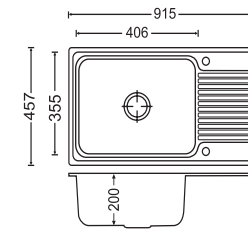

Diagram 40 X 20 X 8

Diagram 40 X 20 X 9

CODE	OVERALL SIZE	BOWL SIZE	Price (Rs.)	
			GLOSS FINISH	MATT FINISH
27 x 18 x 7	686mm x 457mm x 175mm 27" x 18" x 7"	406mm x 356mm x 175mm 16" x 14" x 7"	6,060/-	6,250/-
32 x 18 x 6	813mm x 457mm x 150mm 32" x 18" x 6"	406mm x 356mm x 150mm 16" x 14" x 6"	6,630/-	6,900/-
34 x 20 x 8	864mm x 508mm x 200mm 34" x 20" x 8"	406mm x 355mm x 200mm 16" x 14" x 8"	7,590/-	7,910/-
36 x 18 x 8	914mm x 457mm x 200mm 36" x 18" x 8"	406mm x 355mm x 200mm 16" x 14" x 8"	7,130/-	7,465/-
36 x 20 x 8	914mm x 505mm x 200mm 36" x 20" x 8"	560mm x 407mm x 200mm 22" x 16" x 8"	7,930/-	8,270/-
36 x 20 x 9	914mm x 505mm x 229mm 36" x 20" x 9"	560mm x 407mm x 229mm 22" x 16" x 9"	8,090/-	8,280/-
40 x 20 x 8	1000mm x 505mm x 200mm 40" x 20" x 8"	560mm x 407mm x 200mm 22" x 16" x 8"	8,290/-	8,490/-
40 x 20 x 9	1000mm x 505mm x 229mm 40" x 20" x 9"	560mm x 407mm x 229mm 22" x 16" x 9"	9,000/-	9,120/-

Diagram 36 X 18 X 8

Diagram 36 X 20 X 8

Diagram 40 X 20 X 8

CODE	OVERALL SIZE	BOWL SIZE	Price (Rs.)	
			GLOSS FINISH	MATT FINISH
36 x 18 x 8	914mm x 457mm x 200mm 36" x 18" x 8"	406mm x 355mm x 200mm 16" x 14" x 8"	5,610/-	5,836/-
36 x 20 x 8	914mm x 505mm x 200mm 36" x 20" x 8"	560mm x 407mm x 200mm 22" x 16" x 8"	6,810/-	7,005/-
40 x 20 x 8	1000mm x 505mm x 200mm 40" x 20" x 8"	560mm x 407mm x 200mm 22" x 16" x 8"	7,150/-	7,360/-

Diagram 40 x 20 x 8

Diagram 46 x 20 x 8

CODE	OVERALL SIZE	BOWL SIZE	Price (Rs.) MATT FINISH
40 x 20 x 8	1000mm x 500mm x 200mm 40" x 20" x 8"	320mm x 170mm x 140mm 13" x 7" x 6"	11,340/-
		410mm x 350mm x 200mm 16" x 14" x 8"	
46 x 20 x 8	1160mm x 500mm x 200mm 46" x 20" x 8"	410mm x 345mm x 200mm 16" x 14" x 8"	15,100/-