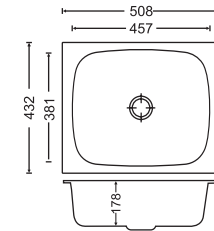

Diagram 18 x 16 x 7

Diagram 19 x 16 x 7

Diagram 20 x 17 x 8

Diagram 21 x 18 x 8

Diagram 24 x 18 x 8

Diagram 24 x 18 x 9

CODE	OVERALL SIZE	BOWL SIZE	Price (Rs.)	
			GLOSS FINISH	MATT FINISH
18 x 16 x 7	457mm x 406mm x 178mm 18" x 16" x 7"	406mm x 356mm x 178mm 16" x 14" x 7"	3,210/-	3,340/-
19 x 16 x 7	483mm x 406mm x 178mm 19" x 16" x 7"	406mm x 356mm x 178mm 16" x 14" x 7"	3,230/-	3,310/-
20 x 17 x 8	508mm x 432mm x 203mm 20" x 17" x 8"	457mm x 381mm x 200mm 18" x 15" x 8"	3,420/-	3,555/-
21 x 18 x 8	533mm x 457mm x 203mm 21" x 18" x 8"	483mm x 406mm x 203mm 19" x 16" x 8"	3,920/-	3,985/-
24 x 18 x 8	610mm x 457mm x 200mm 24" x 18" x 8"	560mm x 407mm x 200mm 22" x 16" x 8"	4,590/-	4,660/-
24 x 18 x 9	610mm x 457mm x 230mm 24" x 18" x 9"	560mm x 407mm x 230mm 22" x 16" x 9"	4,800/-	4,930/-

Diagram 18 x 16 x 7

Diagram 20 x 17 x 7

Diagram 21 x 18 x 7

Diagram 24 x 18 x 7

CODE	OVERALL SIZE	BOWL SIZE	Price (Rs.)	
			GLOSS FINISH	MATT FINISH
18 x 16 x 7	457mm x 406mm x 178mm 18" x 16" x 7"	406mm x 356mm x 178mm 16" x 14" x 7"	3,040/-	3,130/-
20 x 17 x 7	508mm x 432mm x 178mm 20" x 17" x 7"	457mm x 381mm x 178mm 18" x 15" x 7"	3,170/-	3,260/-
21 x 18 x 7	533mm x 457mm x 178mm 21" x 18" x 7"	483mm x 406mm x 178mm 19" x 16" x 7"	3,430/-	3,540/-
24 x 18 x 7	610mm x 457mm x 178mm 24" x 18" x 7"	560mm x 407mm x 178mm 22" x 16" x 7"	4,050/-	4,180/-

Diagram 34 x 20 x 8

Diagram 34 x 20 x 9

Diagram 45 x 20 x 8

Diagram 45 x 20 x 9

CODE	OVERALL SIZE	BOWL SIZE	Price (Rs.)	
			GLOSS FINISH	MATT FINISH
34 x 20 x 8	864mm x 508mm x 203mm 34" x 20" x 8"	406mm x 356mm x 203mm 16" x 14" x 8"	8,720/-	9,010/-
34 x 20 x 9	864mm x 508mm x 230mm 34" x 20" x 9"	406mm x 356mm x 230mm 16" x 14" x 9"	10,150/-	10,420/-
45 x 20 x 8	1143mm x 508mm x 203mm 45" x 20" x 8"	508mm x 406mm x 203mm 20" x 16" x 8"	14,330/-	14,610/-
45 x 20 x 9	1143mm x 508mm x 230mm 45" x 20" x 9"	508mm x 406mm x 230mm 20" x 16" x 9"	14,850/-	15,190/-