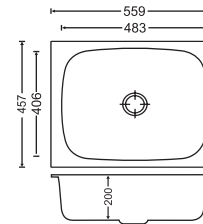

Diagram 22 x 18 x 8

Diagram 24 x 18 x 8

Diagram 24x 18 x 9

Diagram 24x 18 x 10

Diagram 30 x 18 x 8

Diagram 30 x 18 x 9

CODE	OVERALL SIZE	BOWL SIZE	Price (Rs.)	
			GLOSS FINISH	MATT FINISH
22 x 18 x 8	559mm x 457mm x 200mm 22" x 18" x 8"	483mm x 406mm x 200mm 19" x 16" x 8"	4,850/-	4,980/-
24 x 18 x 8	610mm x 457mm x 200mm 24" x 18" x 8"	560mm x 407mm x 200mm 22" x 16" x 8"	5,380/-	5,530/-
24 x 18 x 9	610mm x 457mm x 230mm 24" x 18" x 9"	560mm x 407mm x 230mm 22" x 16" x 9"	5,680/-	5,860/-
24 x 18 x 10	610mm x 457mm x 250mm 24" x 18" x 10"	560mm x 407mm x 250mm 22" x 16" x 10"	6,180/-	6,320/-
30 x 18 x 8	762mm x 457mm x 203mm 30" x 18" x 8"	712mm x 407mm x 200mm 28" x 16" x 8"	6,390/-	6,490/-
30 x 18 x 9	762mm x 457mm x 230mm 30" x 18" x 9"	712mm x 407mm x 230mm 28" x 16" x 9"	6,590/-	6,760/-

Diagram 18 x 16 x 7

Diagram 19 x 16 x 7

Diagram 20 x 17 x 8

Diagram 21 x 18 x 8

Diagram 24 x 18 x 8

Diagram 24 x 18 x 9

CODE	OVERALL SIZE	BOWL SIZE	Price (Rs.)	
			GLOSS FINISH	MATT FINISH
18 x 16 x 7	457mm x 406mm x 178mm 18" x 16" x 7"	406mm x 356mm x 178mm 16" x 14" x 7"	3,210/-	3,340/-
19 x 16 x 7	483mm x 406mm x 178mm 19" x 16" x 7"	406mm x 356mm x 178mm 16" x 14" x 7"	3,230/-	3,310/-
20 x 17 x 8	508mm x 432mm x 203mm 20" x 17" x 8"	457mm x 381mm x 200mm 18" x 15" x 8"	3,420/-	3,555/-
21 x 18 x 8	533mm x 457mm x 203mm 21" x 18" x 8"	483mm x 406mm x 203mm 19" x 16" x 8"	3,920/-	3,985/-
24 x 18 x 8	610mm x 457mm x 200mm 24" x 18" x 8"	560mm x 407mm x 200mm 22" x 16" x 8"	4,590/-	4,660/-
24 x 18 x 9	610mm x 457mm x 230mm 24" x 18" x 9"	560mm x 407mm x 230mm 22" x 16" x 9"	4,800/-	4,930/-