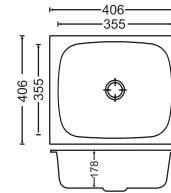

Diagram 40 x 20 x 8

Diagram 46 x 20 x 8

CODE	OVERALL SIZE	BOWL SIZE	Price (Rs.) MATT FINISH
40 x 20 x 8	1000mm x 500mm x 200mm 40" x 20" x 8"	320mm x 170mm x 140mm 13" x 7" x 6"	11,340/-
		410mm x 350mm x 200mm 16" x 14" x 8"	
46 x 20 x 8	1160mm x 500mm x 200mm 46" x 20" x 8"	410mm x 345mm x 200mm 16" x 14" x 8"	15,100/-

Diagram 16 x 16 x 7

Diagram 18 x 16 x 7

Diagram 18 x 18 x 7

Diagram 19 x 16 x 7

Diagram 20 x 17 x 8

Diagram 21 x 18 x 8

Diagram 21 x 18 x 9

CODE	OVERALL SIZE	BOWL SIZE	Price (Rs.)	
			GLOSS FINISH	MATT FINISH
16 x 16 x 7	406mm x 406mm x 178mm 16" x 16" x 7"	355mm x 355mm x 178mm 14" x 14" x 7"	3,600/-	3,710/-
18 x 16 x 7	457mm x 406mm x 178mm 18" x 16" x 7"	406mm x 356mm x 178mm 16" x 14" x 7"	4,145/-	4,250/-
18 x 18 x 7	457mm x 457mm x 178mm 18" x 18" x 7"	406mm x 406mm x 178mm 16" x 16" x 7"	4,750/-	4,900/-
19 x 16 x 7	483mm x 406mm x 178mm 19" x 16" x 7"	406mm x 356mm x 178mm 16" x 14" x 7"	4,320/-	4,440/-
20 x 17 x 8	508mm x 432mm x 203mm 20" x 17" x 8"	457mm x 381mm x 200mm 18" x 15" x 8"	4,480/-	4,640/-
21 x 18 x 8	533mm x 457mm x 203mm 21" x 18" x 8"	483mm x 406mm x 203mm 19" x 16" x 8"	4,730/-	4,830/-
21 x 18 x 9	533mm x 457mm x 230mm 21" x 18" x 9"	483mm x 407mm x 230mm 19" x 16" x 9"	4,800/-	5,080/-