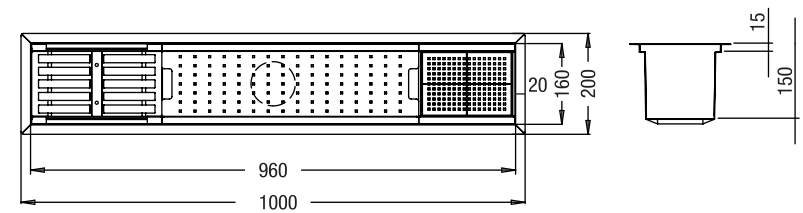

51 Elegance:

Single Bowl » Single Bowl (0.8mm) » Single Bowl (0.6mm) » Double Bowl

61 Deep Draw Waltz

Single Bowl

63 Catwalk

Double Bowl

65 Faucet/FWD

CODE	OVERALL SIZE	BOWL SIZE	Price (Rs.) MATT FINISH
40 x 8 x 6	1000mm x 200mm x 150mm 39.3 x 7.8 x 6	960mm x 160mm x 150mm 37.8x 6.3 x 6	12,900/-
20 x 8 x 6	500mm x 200mm x 150mm 20 x 7.8 x 6	460mm x 160mm x 150mm 18 x 6 x 6	7,960/-

Diagram 40 x 8

Diagram 20 x 8

Introducing...

Carysil Planter Pots for Residences, Corporate Buildings,
Hospitals, Hotels and Lounges

Made of AISI 304 Stainless Steel
01 mm Thickness.

450 x 450 x 800

MRP : 13,020/-