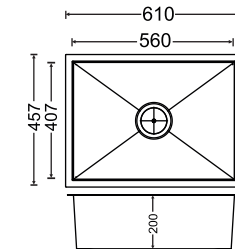

Diagram 34 x 20 x 8

Diagram 36 x 18 x 8

Diagram 40 x 20 x 8

Diagram 45 x 20 x 8

Diagram 45 x 20 x 9

CODE	OVERALL SIZE	BOWL SIZE	Price (Rs.) MATT FINISH
34 x 20 x 8	860mm x 500mm x 200mm 34" x 20" x 8"	450mm x 380mm x 200mm 18" x 15" x 8"	15,110/-
		450mm x 405mm x 200mm 18" x 16" x 8"	
36 x 18 x 8	915mm x 457mm x 200mm 36" x 18" x 8"	420mm x 407mm x 200mm 17" x 16" x 8"	15,400/-
40 x 20 x 8	1016mm x 500mm x 200mm 40" x 20" x 8"	470.5mm x 450mm x 200mm 18.5" x 18" x 8"	15,930/-
45 x 20 x 8	1143mm x 500mm x 200mm 45" x 20" x 8"	534mm x 450mm x 200mm 21" x 18" x 8"	16,830/-
45 x 20 x 9	1143mm x 500mm x 225mm 45" x 20" x 9"	534mm x 450mm x 225mm 21" x 18" x 9"	18,280/-

Quadro Double Bowl With Drainer

Diagram 46 x 20 x 9

Diagram 52 x 20 x 8

CODE	OVERALL SIZE	BOWL SIZE	Price (Rs.) MATT FINISH
46 x 20 x 9	1168mm x 500mm x 225mm 46" x 20" x 9"	357mm x 436mm x 225mm 14" x 17" x 9"	20,280/-
52 x 20 x 8	1321mm x 500mm x 200mm 52" x 20" x 8"	382mm x 436mm x 200mm 14" x 17" x 8"	22,910/-
		486mm x 436mm x 200mm 20" x 17" x 8"	

Diagram 18 x 16 x 8

Diagram 20 x 17 x 8

Diagram 21 x 18 x 8

Diagram 24 x 18 x 8

CODE	OVERALL SIZE	BOWL SIZE	Price (Rs.) MATT FINISH
18 x 16 x 8	457mm x 406mm x 200mm 18" x 16" x 8"	407mm x 356mm x 200mm 16" x 14" x 8"	5,740/-
20 x 17 x 8	508mm x 432mm x 200mm 20" x 17" x 8"	458mm x 382mm x 200mm 18" x 15" x 8"	6,090/-
21 x 18 x 8	533mm x 457mm x 200mm 21" x 18" x 8"	483mm x 407mm x 200mm 19" x 16" x 8"	6,330/-
24 x 18 x 8	610mm x 457mm x 200mm 24" x 18" x 8"	560mm x 407mm x 200mm 22" x 16" x 8"	7,170/-

Diagram 36 x 18 x 8

Diagram 40 x 20 x 8

CODE	OVERALL SIZE	BOWL SIZE	Price (Rs.) MATT FINISH
36 x 18 x 8	915mm x 460mm x 200mm 36" x 18" x 8"	550mm x 410mm x 200mm 22" x 16" x 8"	9,740/-
40 x 20 x 8	1016mm x 500mm x 200mm 40" x 20" x 8"	482mm x 436mm x 200mm 19" x 18" x 8"	10,320/-