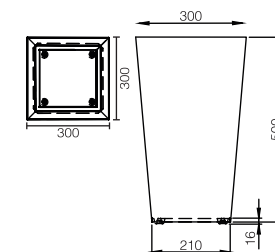

MRP : 8,990/-

300 x 300 x 500