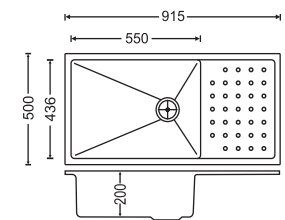

Diagram 21 x 18 x 8

Diagram 24 x 18 x 8

Diagram 23 x 17 x 8/6 (MQ 7 1.5 Bowl)

Diagram 34 x 17 x 8

CODE	OVERALL SIZE	BOWL SIZE	Price (Rs.) MATT FINISH
23 x 17 x 8/6	580mm x 430mm x 200mm 23" x 17" x 8"	340mm x 400mm x 200mm 13" x 16" x 8"	14,520/-
		180mm x 400mm x 140mm 7" x 16" x 6"	
34 x 17 x 8	860mm x 430mm x 200mm 34" x 17" x 8"	400mm x 400mm x 200mm 16" x 16" x 8"	19,180/-

CODE	OVERALL SIZE	BOWL SIZE	Price (Rs.) MATT FINISH
36 x 18 x 8	915mm x 460mm x 200mm 36" x 18" x 8"	550mm x 410mm x 200mm 22" x 16" x 8"	18,360/-
36 x 20 x 8	915mm x 500mm x 200mm 36" x 20" x 8"	550mm x 436mm x 200mm 22" x 18" x 8"	19,360/-
40 x 20 x 8	1016mm x 500mm x 200mm 40" x 20" x 8"	482mm x 436mm x 200mm 19" x 17" x 8"	20,220/-

Diagram 36 x 18 x 8

Diagram 36 x 20 x 8

Diagram 40 x 20 x 8

CODE	OVERALL SIZE	BOWL SIZE	Price (Rs.) MATT FINISH
34 x 20 x 8	860mm x 520mm x 190mm 34" x 20" x 8"	400mm x 380mm x 190mm 16" x 15" x 8"	17,140/-
40 x 20 x 8	1000mm x 520mm x 190mm 40" x 20" x 8"	500mm x 380mm x 190mm 20" x 15" x 8"	18,350/-
46 x 20 x 8	1160mm x 520mm x 190mm 46" x 20" x 8"	700mm x 380mm x 190mm 28" x 15" x 8"	21,690/-

Diagram 34 x 20 x 8

Diagram 40 x 20 x 8

Diagram 46 x 20 x 8

Diagram 40 x 20 x 8

Diagram 46 x 20 x 8

CODE	OVERALL SIZE	BOWL SIZE	Price (Rs.) MATT FINISH
40 x 20 x 8	1000mm x 520mm x 190mm 40" x 20" x 8"	350mm x 380mm x 190mm((14" x 15" x 8") 190mm x 380mm x 130mm(7" x 15" x 5")	20,180/-
46 x 20 x 8	1160mm x 520mm x 190mm 46" x 20" x 8"	350mm x 380mm x 190mm 14" x 15" x 8"	23,050/-