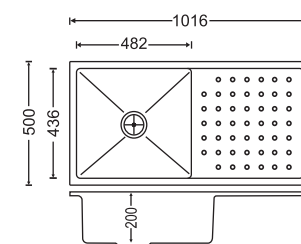

Diagram 21 x 18 x 8

Diagram 24 x 18 x 8

Diagram 23 x 17 x 8/6 (MQ 7 1.5 Bowl)

Diagram 34 x 17 x 8

CODE	OVERALL SIZE	BOWL SIZE	Price (Rs.) MATT FINISH
23 x 17 x 8/6	580mm x 430mm x 200mm 23" x 17" x 8"	340mm x 400mm x 200mm 13" x 16" x 8"	14,520/-
		180mm x 400mm x 140mm 7" x 16" x 6"	
34 x 17 x 8	860mm x 430mm x 200mm 34" x 17" x 8"	400mm x 400mm x 200mm 16" x 16" x 8"	19,180/-

CODE	OVERALL SIZE	BOWL SIZE	Price (Rs.) MATT FINISH
36 x 18 x 8	915mm x 460mm x 200mm 36" x 18" x 8"	550mm x 410mm x 200mm 22" x 16" x 8"	18,360/-
36 x 20 x 8	915mm x 500mm x 200mm 36" x 20" x 8"	550mm x 436mm x 200mm 22" x 18" x 8"	19,360/-
40 x 20 x 8	1016mm x 500mm x 200mm 40" x 20" x 8"	482mm x 436mm x 200mm 19" x 17" x 8"	20,220/-

Diagram 36 x 18 x 8

Diagram 36 x 20 x 8

Diagram 40 x 20 x 8

CODE	OVERALL SIZE	BOWL SIZE	Price (Rs.) MATT FINISH
34 x 20 x 8	860mm x 520mm x 190mm 34" x 20" x 8"	400mm x 380mm x 190mm 16" x 15" x 8"	17,140/-
40 x 20 x 8	1000mm x 520mm x 190mm 40" x 20" x 8"	500mm x 380mm x 190mm 20" x 15" x 8"	18,350/-
46 x 20 x 8	1160mm x 520mm x 190mm 46" x 20" x 8"	700mm x 380mm x 190mm 28" x 15" x 8"	21,690/-

Diagram 34 x 20 x 8

Diagram 40 x 20 x 8

Diagram 46 x 20 x 8

Diagram 40 x 20 x 8

Diagram 46 x 20 x 8

CODE	OVERALL SIZE	BOWL SIZE	Price (Rs.) MATT FINISH
40 x 20 x 8	1000mm x 520mm x 190mm 40" x 20" x 8"	350mm x 380mm x 190mm((14" x 15" x 8") 190mm x 380mm x 130mm(7" x 15" x 5")	20,180/-
46 x 20 x 8	1160mm x 520mm x 190mm 46" x 20" x 8"	350mm x 380mm x 190mm 14" x 15" x 8"	23,050/-