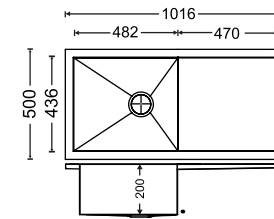

Quadro Double Bowl With Drainer

Diagram 46 x 20 x 9

Diagram 52 x 20 x 8

CODE	OVERALL SIZE	BOWL SIZE	Price (Rs.) MATT FINISH
46 x 20 x 9	1168mm x 500mm x 225mm 46" x 20" x 9"	357mm x 436mm x 225mm 14" x 17" x 9"	20,280/-
52 x 20 x 8	1321mm x 500mm x 200mm 52" x 20" x 8"	382mm x 436mm x 200mm 14" x 17" x 8"	22,910/-
		486mm x 436mm x 200mm 20" x 17" x 8"	

Diagram 18 x 16 x 8

Diagram 20 x 17 x 8

Diagram 21 x 18 x 8

Diagram 24 x 18 x 8

CODE	OVERALL SIZE	BOWL SIZE	Price (Rs.) MATT FINISH
18 x 16 x 8	457mm x 406mm x 200mm 18" x 16" x 8"	407mm x 356mm x 200mm 16" x 14" x 8"	5,740/-
20 x 17 x 8	508mm x 432mm x 200mm 20" x 17" x 8"	458mm x 382mm x 200mm 18" x 15" x 8"	6,090/-
21 x 18 x 8	533mm x 457mm x 200mm 21" x 18" x 8"	483mm x 407mm x 200mm 19" x 16" x 8"	6,330/-
24 x 18 x 8	610mm x 457mm x 200mm 24" x 18" x 8"	560mm x 407mm x 200mm 22" x 16" x 8"	7,170/-

Diagram 36 x 18 x 8

Diagram 40 x 20 x 8

CODE	OVERALL SIZE	BOWL SIZE	Price (Rs.) MATT FINISH
36 x 18 x 8	915mm x 460mm x 200mm 36" x 18" x 8"	550mm x 410mm x 200mm 22" x 16" x 8"	9,740/-
40 x 20 x 8	1016mm x 500mm x 200mm 40" x 20" x 8"	482mm x 436mm x 200mm 19" x 18" x 8"	10,320/-

Diagram 21 x 18 x 8

Diagram 24 x 18 x 8

Diagram 23 x 17 x 8/6 (MQ 7 1.5 Bowl)

Diagram 34 x 17 x 8

CODE	OVERALL SIZE	BOWL SIZE	Price (Rs.) MATT FINISH
23 x 17 x 8/6	580mm x 430mm x 200mm 23" x 17" x 8"	340mm x 400mm x 200mm 13" x 16" x 8"	14,520/-
		180mm x 400mm x 140mm 7" x 16" x 6"	
34 x 17 x 8	860mm x 430mm x 200mm 34" x 17" x 8"	400mm x 400mm x 200mm 16" x 16" x 8"	19,180/-