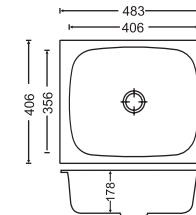

Diagram 18 x 16 x 7

Diagram 19 x 16 x 7

Diagram 20 x 17 x 8

Diagram 21 x 18 x 8

Diagram 24 x 18 x 8

Diagram 24 x 18 x 9

CODE	OVERALL SIZE	BOWL SIZE	Price (Rs.)	
			GLOSS FINISH	MATT FINISH
18 x 16 x 7	457mm x 406mm x 178mm 18" x 16" x 7"	406mm x 356mm x 178mm 16" x 14" x 7"	3,210/-	3,340/-
19 x 16 x 7	483mm x 406mm x 178mm 19" x 16" x 7"	406mm x 356mm x 178mm 16" x 14" x 7"	3,230/-	3,310/-
20 x 17 x 8	508mm x 432mm x 203mm 20" x 17" x 8"	457mm x 381mm x 200mm 18" x 15" x 8"	3,420/-	3,555/-
21 x 18 x 8	533mm x 457mm x 203mm 21" x 18" x 8"	483mm x 406mm x 203mm 19" x 16" x 8"	3,920/-	3,985/-
24 x 18 x 8	610mm x 457mm x 200mm 24" x 18" x 8"	560mm x 407mm x 200mm 22" x 16" x 8"	4,590/-	4,660/-
24 x 18 x 9	610mm x 457mm x 230mm 24" x 18" x 9"	560mm x 407mm x 230mm 22" x 16" x 9"	4,800/-	4,930/-

Diagram 18 x 16 x 7

Diagram 20 x 17 x 7

Diagram 21 x 18 x 7

Diagram 24 x 18 x 7

CODE	OVERALL SIZE	BOWL SIZE	Price (Rs.)	
			GLOSS FINISH	MATT FINISH
18 x 16 x 7	457mm x 406mm x 178mm 18" x 16" x 7"	406mm x 356mm x 178mm 16" x 14" x 7"	3,040/-	3,130/-
20 x 17 x 7	508mm x 432mm x 178mm 20" x 17" x 7"	457mm x 381mm x 178mm 18" x 15" x 7"	3,170/-	3,260/-
21 x 18 x 7	533mm x 457mm x 178mm 21" x 18" x 7"	483mm x 406mm x 178mm 19" x 16" x 7"	3,430/-	3,540/-
24 x 18 x 7	610mm x 457mm x 178mm 24" x 18" x 7"	560mm x 407mm x 178mm 22" x 16" x 7"	4,050/-	4,180/-