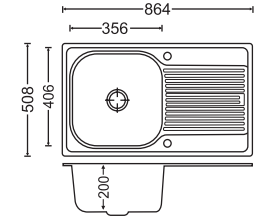

Diagram 34 X 20 X 8